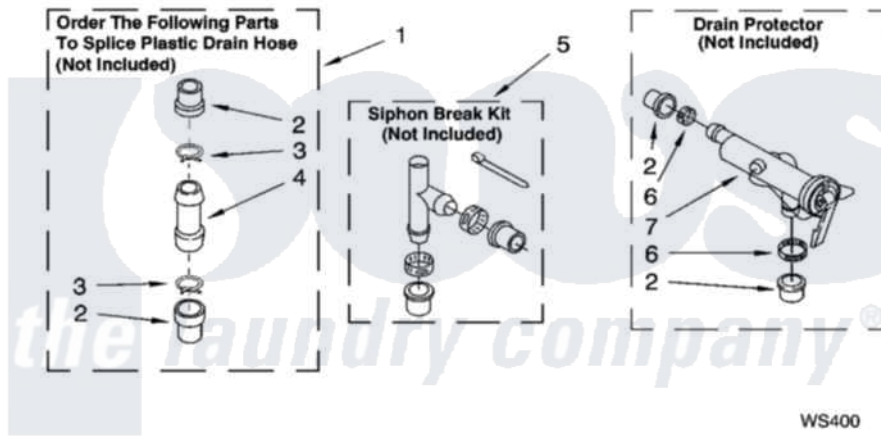

WATER SYSTEM PARTS

For Model: 7MRAS8244MQ1
(Designer White)

WS400

8180156

13

Whirlpool [Residential Whirlpool 7MRAS8244MQ1 Washer Parts](#) Parts Diagram 09 - WATER SYSTEM PARTS
Click on the part number to view part

Item	Original Part Number	Replaced By	Status	Part Description
1	285442			Water System Parts
2	285321			Water System Parts
3	370447	285655		Clamp, Hose
4	16272			Connector, Straight
5	285320			Water System Parts
6	65349	285655		Clamp, Hose
7	367031			Water System Parts