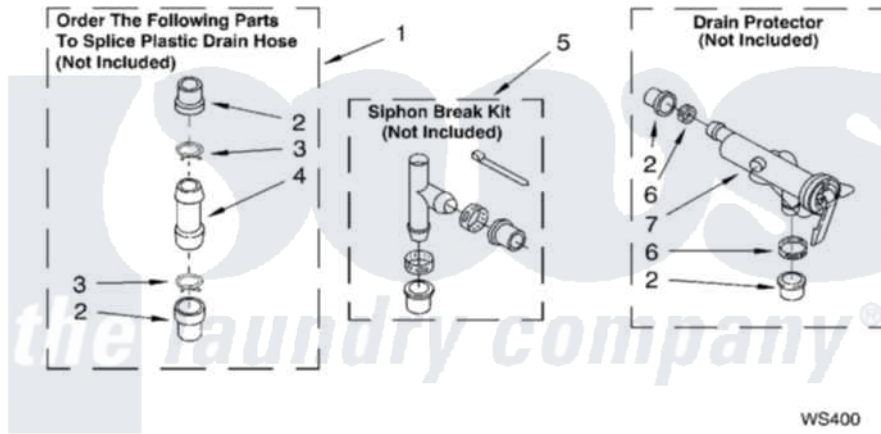

**WATER SYSTEM PARTS**

For Model: 7MSAWS800LQ1  
(Designer White)

8180000

11

Whirlpool [Residential Whirlpool 7MSAWS800LQ1 Washer Parts](#) Parts Diagram 07 - WATER SYSTEM PARTS  
Click on the part number to view part

Item	Original Part Number	Replaced By	Status	Part Description
1	<a href="#">285442</a>			Water System Parts
2	<a href="#">285321</a>			Water System Parts
3	370447	<a href="#">285655</a>		Clamp, Hose
4	<a href="#">16272</a>			Connector, Straight
5	<a href="#">285320</a>			Water System Parts
6	65349	<a href="#">285655</a>		Clamp, Hose
7	<a href="#">367031</a>			Water System Parts