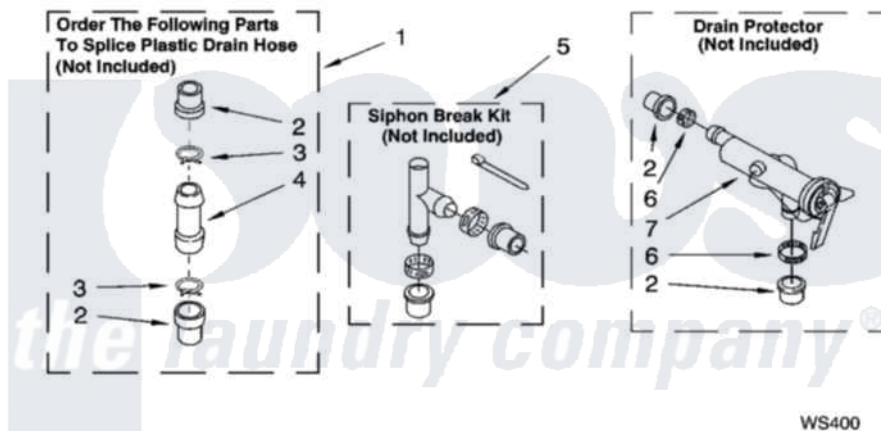

WATER SYSTEM PARTS

For Model: 7MSAWS800MQ1
(Designer White)

8180149

11

Whirlpool [Residential Whirlpool 7MSAWS800MQ1 Washer Parts](#) Parts Diagram 07 - WATER SYSTEM PARTS

Click on the part number to view part

Item	Original Part Number	Replaced By	Status	Part Description
1	285442			Water System Parts
2	285321			Water System Parts
3	370447	285655		Clamp, Hose
4	16272			Connector, Straight
5	285320			Water System Parts
6	65349	285655		Clamp, Hose
7	367031			Water System Parts