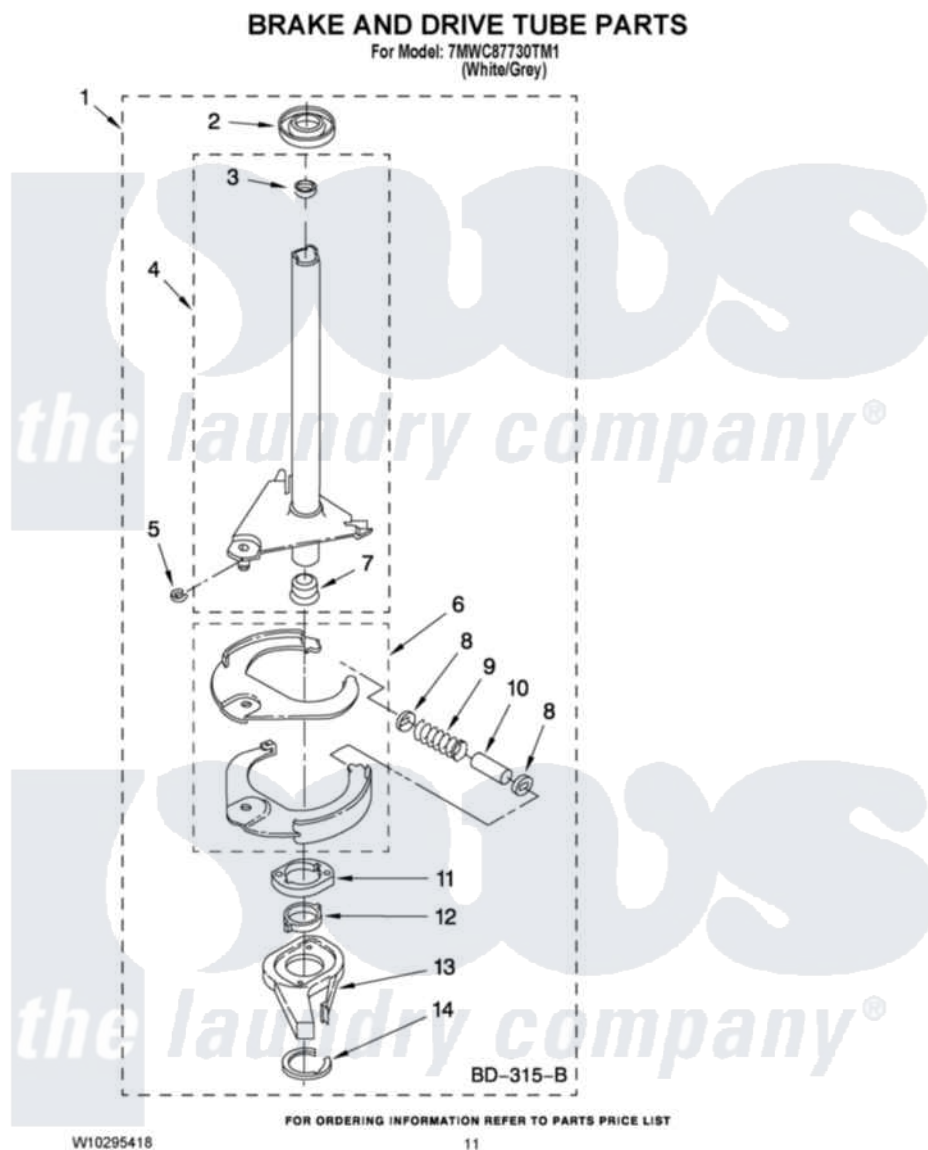

Whirlpool 7MWC87730TM1 07 - BRAKE AND DRIVE TUBE PARTS

Whirlpool [Residential Whirlpool 7MWC87730TM1 Washer Parts](#) Parts Diagram 07 - BRAKE AND DRIVE TUBE PARTS

Click on the part number to view part

| Item | Original Part Number | Replaced By | Status | Part Description |
|------|------------------------|---------------------------|---------------|------------------------|
| 1 | 388952 | 285792 | | Basketdrive |
| 2 | 62658 | | | Ring, Thrust |
| 3 | 356427 | | | Seal, Spin Pinion |
| 4 | 64027 | 64208 | | Tube-Spin |
| 5 | 64035 | W10083190 | | Ring, Retaining |
| 6 | 64232 | 285438 | | Shoe-Brake |
| 7 | 62703 | 8546462 | | "T" Bearing, Spin Tube |
| 8 | 3353956 | 285658 | | Sleeve |
| 9 | 387806 | | Not Available | Spring, Brake |
| 10 | 3355360 | 285658 | | Sleeve |
| 11 | 661516 | 8546461 | | Cam, Brake Release |
| 12 | 63022 | | | Sleeve, Cam |
| 13 | 64194 | 285790 | | Lining |
| 14 | 90368 | W10083200 | | Ring, Retaining |
| NI | 285208 | | | Lubricant |