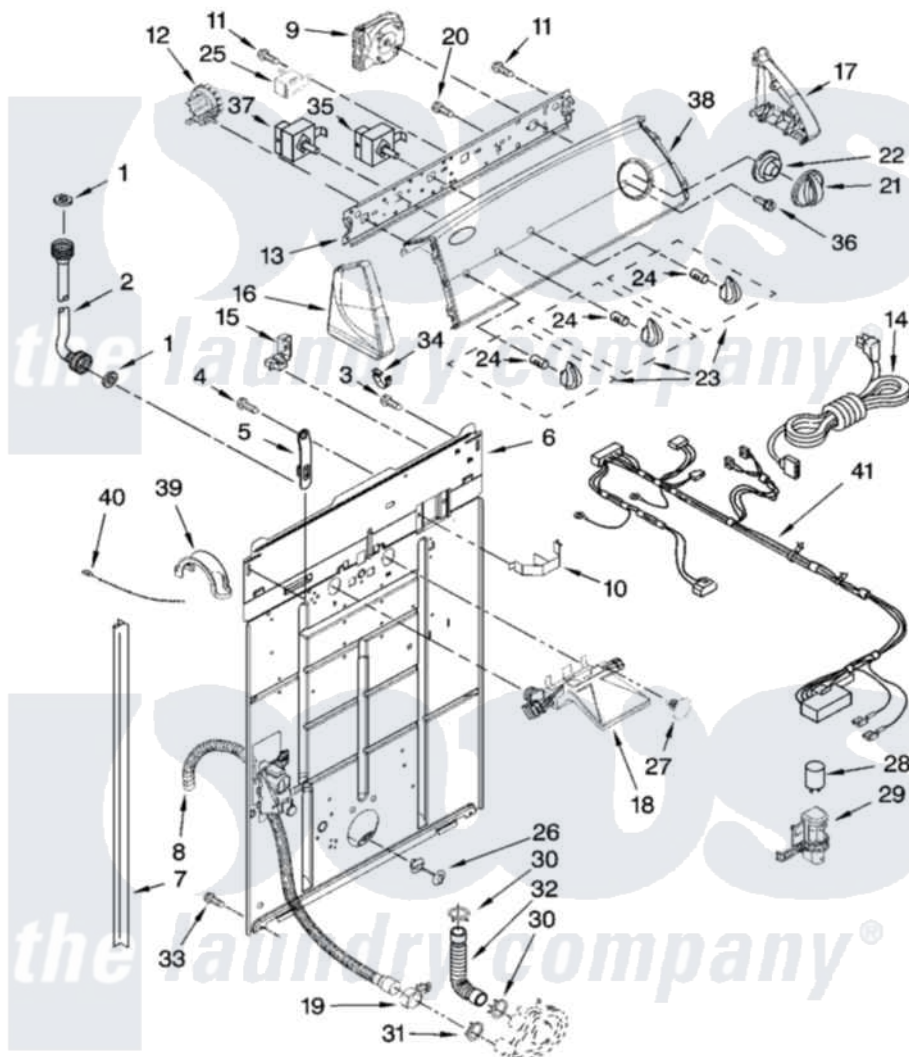

Whirlpool 7MWT97710TQ1 02 - CONTROLS AND REAR PANEL PARTS

CONTROLS AND REAR PANEL PARTS

For Model: 7MWT97710TQ1
(White)

W10239514

3

Whirlpool Residential Whirlpool 7MWT97710TQ1 Washer Parts Parts Diagram 02 - CONTROLS AND REAR PANEL PARTS

[Click on the part number to view part](#)

Item	Original Part Number	Replaced By	Status	Part Description
1	W10242307	16123		Washer Inlet-Hose Miscellaneous Parts Must be Ordered Separately.
2	W10194210	89503		Hose-Inlet
"	W10196191	89503		Hose-Inlet
3	3351614			Screw, Gearcase Cover Mounting
4	9740848			Screw, Mixing Valve Mounting
5	8568314			Strap, Console
6	W10194450			Panel, Rear
7	62747			Pad, Rear Panel
8	W10189267			Drain Hose Assembly
9	8577356			Timer, Control
10	8055003			Clip, Harness And Pressure Switch
11	90767			Screw, 8A X 3/8 HeX Washer Head Tapping
12	8577843	W10337781		Switch-WL

13	8566003		Bracket, Control
14	W10115689		Cord, Power
15	3952821	285777	Relief-Str
16	8566035	8565957	Cap, End
17	8566032	8565954	Cap, End
18	W10278652		Valve, Water Inlet W/Vacuum Break
19	8541668		Clamp, Hose
20	3400073		Screw, Ground
21	8566022		Knob, Timer
22	8566018		Dial,
23	8565944		Knob, Control
24	8536939		Clip, Knob
25	694419		Mini-Buzzer
26	8519200		Support, Rear Panel
27	W10000080	8282566	Clip, Pine Tree
28	8572717		Capacitor, Motor Start
29	8318046		Clip, Capacitor
30	3363366	616099	Clamp
31	8317496	285655	Clamp, Hose
32	3951449	285871	Hose
33	62863	3390631	Screw, 10-16 X 3/8
34	8312709		Clip-Console
35	3949187	W10168262	Switch, Rotary
36	3400818		Screw, Timer Mounting
37	661614		Switch, Water Temperature
38	W10222528		Panel, Console
39	8577378		U-Bend, Drain Hose
40	3347868	W10339879	Tie, Cable
41	W10224862		Harness, Wiring