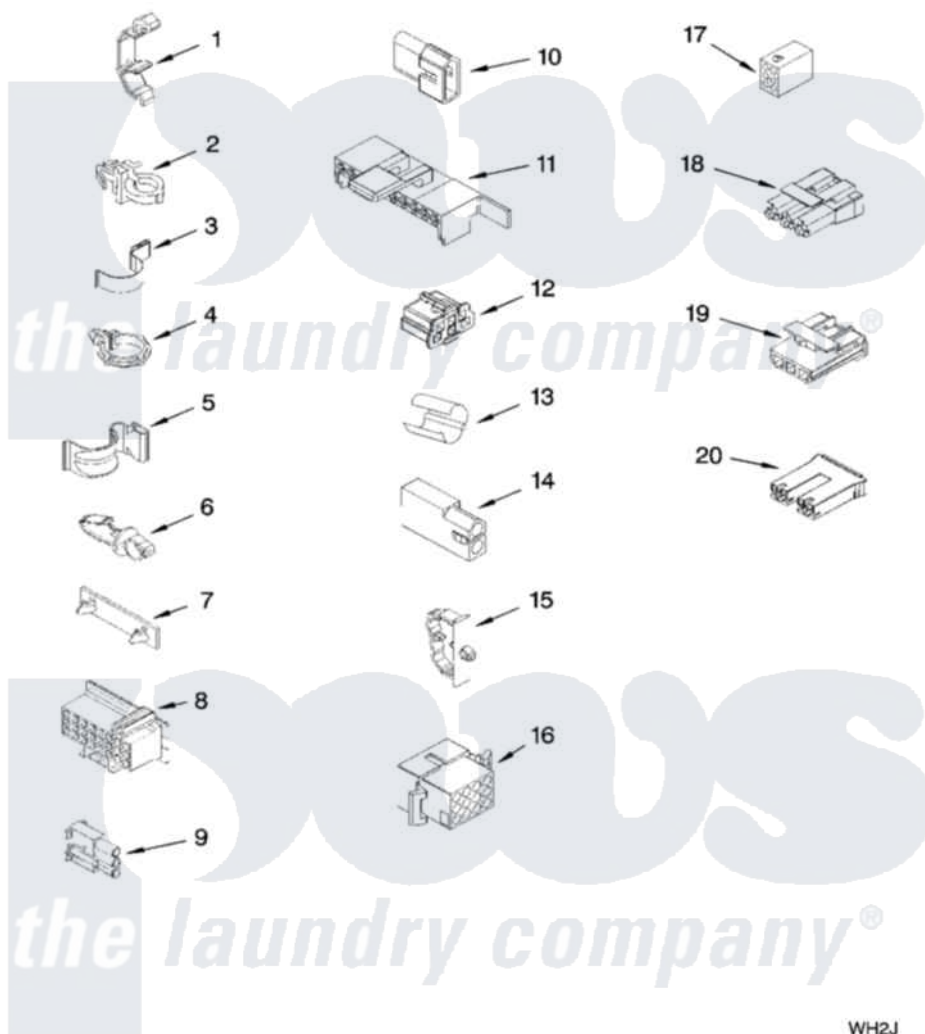

Whirlpool 7MWT97710TQ1 06 - WIRING HARNESS PARTS

WIRING HARNESS PARTS

For Model: 7MWT97710TQ1
(White)

W10239514

9

Whirlpool [Residential Whirlpool 7MWT97710TQ1 Washer Parts](#) Parts Diagram 06 - WIRING HARNESS PARTS

[Click on the part number to view part](#)

Item	Original Part Number	Replaced By	Status	Part Description
1	3349557			Retainer, Harness
2	388498		Not Available	Clip, Harness
3	3347812	8528351		Clip
4	3352501	8559320		Restraint, Hose
5	90016			Clip, Pressure Switch Hose
6	3390496	8281256		Clip, Harness
7	389379			Retainer, Side To Feature Panel
8	3948614			Disconnect Block
"	352089			Timer, Block Disconnect
9	62889			Receptacle, Terminal
10	353424			Plug, Terminal
11	62505			Block, Disconnect
12	3347243			Block, Disconnect
13	63523			Harness, Protector
14	717252			Receptacle, Terminal
15	3352944			Clip, Harness

16	3390423		Not Available	Block, Disconnect (12-Way) (Timer) (Use Term. 94613)
17	3347730		Not Available	Receptacle, (6-Way) (Use Term. 94613)
18	3948617	2172937		Connector
19	3360056			Connector
20	3354925			Block, Connector
"	3354926			Block, Connector