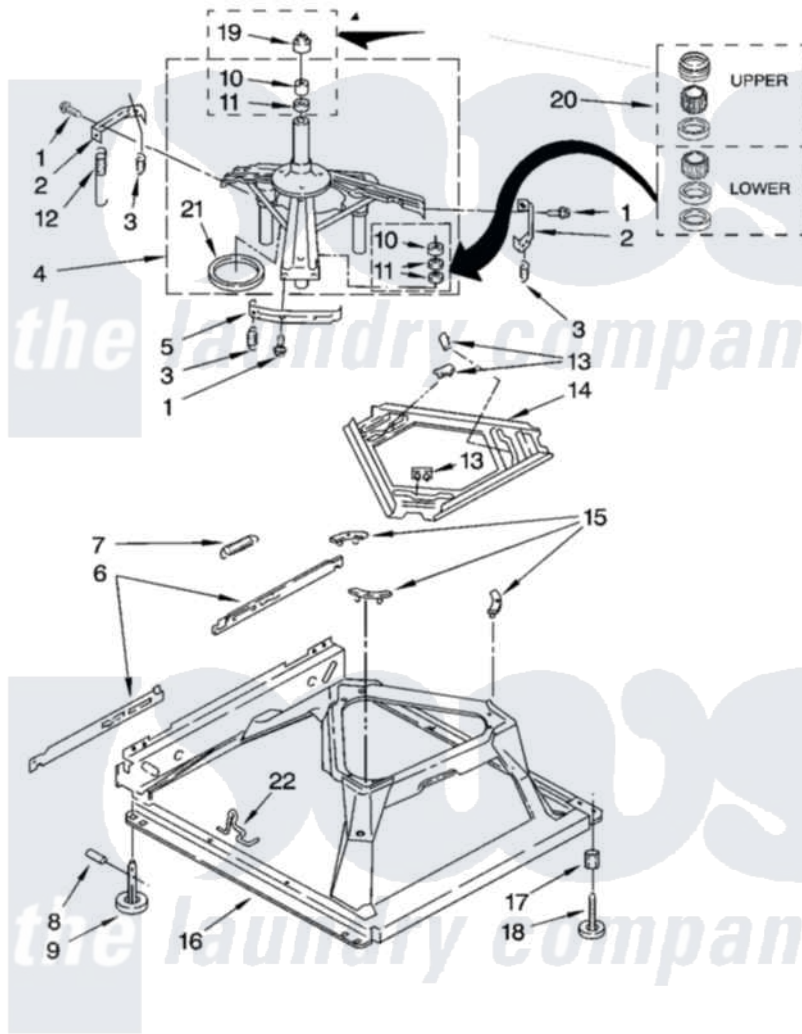

Whirlpool 7MWT97750TM0 05 - MACHINE BASE PARTS

MACHINE BASE PARTS

For Model: 7MWT97750TM0
(White/Metallic)

8

W10158250

Whirlpool [Residential Whirlpool 7MWT97750TM0 Washer Parts](#) Parts Diagram 05 - MACHINE BASE PARTS
Click on the part number to view part

Item	Original Part Number	Replaced By	Status	Part Description
1	3400076			Screw, Bracket Mounting
2	64067			Bracket, Spring Outer
3	63907			Spring, Suspension
4	8575214	280184		Support
5	64065			Bracket, Spring Outer
6	63466			Link, Leveling Mechanism
7	62597	8316845		Spring
8	62837			Pin, Knurled
9	62596	285244		Feet-Leveling
10	8546455			Bearing, Centerpost
11	357409	359449		Seal, Agitator Shaft
12	388492	W10250667		Spring, Counterweight
13	62568	285219		Pad
14	3946509			Plate, Suspension
15	3363660	285744		Pad
16	3946512	285771		Base

17	3359452	Nut, Lock
18	W10001130	Foot, Leveling
19	8577376	Seal, Centerpost
20	285203	Centerpost Bearing Kit
21	63134	Ring, Sound Deadening
22	63806	W10145155 Retainer, Suspension Spring