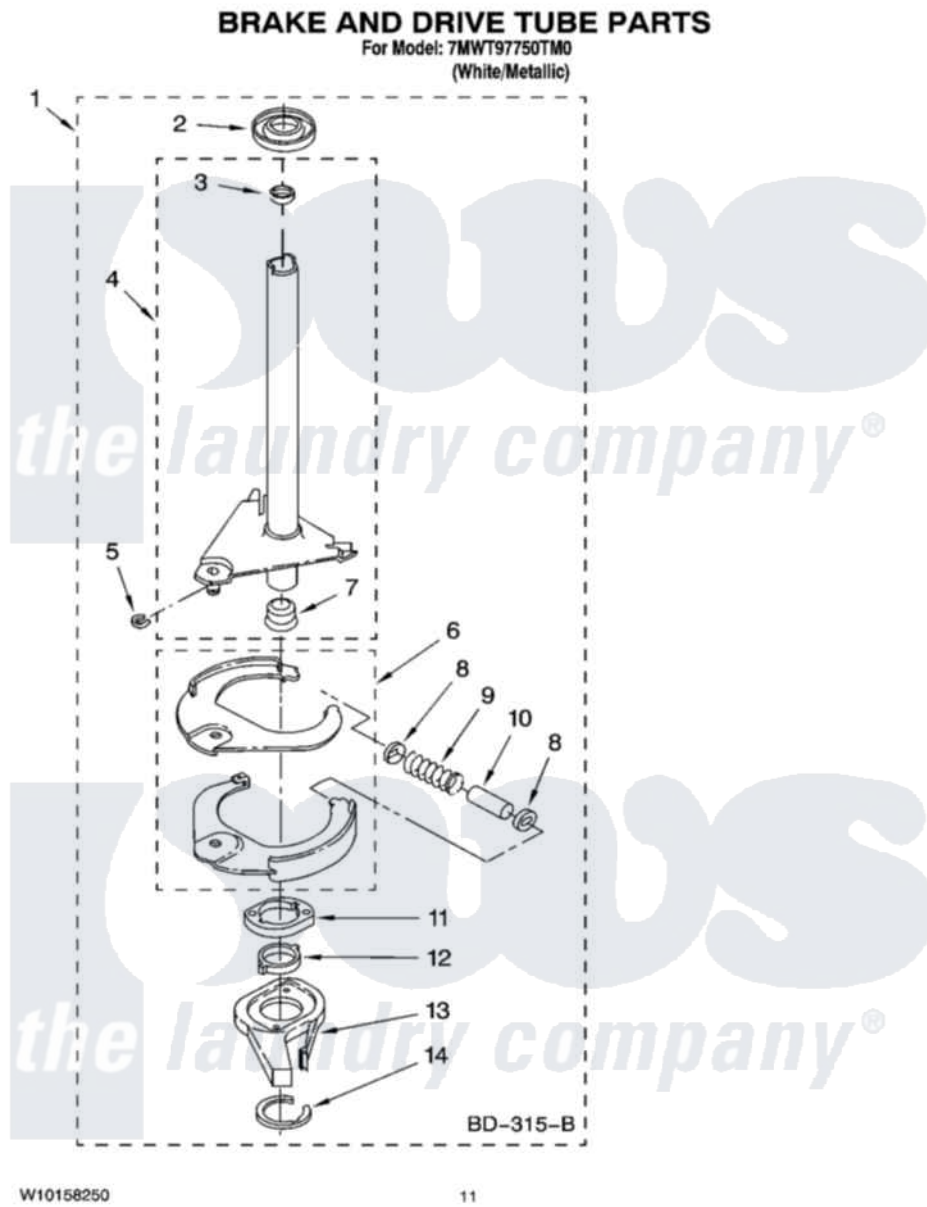

Whirlpool 7MWT97750TM0 07 - BRAKE AND DRIVE TUBE PARTS

Whirlpool Residential Whirlpool 7MWT97750TM0 Washer Parts Parts Diagram 07 - BRAKE AND DRIVE TUBE PARTS
Click on the part number to view part

Item	Original Part Number	Replaced By	Status	Part Description
1	388952	285792		Basketdrive
2	62658			Ring, Thrust
3	356427			Seal, Spin Pinion
4	64027	64208		Tube-Spin
5	64035	W10083190		Ring, Retaining
6	64232	285438		Shoe-Brake
7	62703	8546462		"T" Bearing, Spin Tube
8	3353956	285658		Sleeve
9	387806		Not Available	Spring, Brake
10	3355360	285658		Sleeve
11	661516	8546461		Cam, Brake Release
12	63022			Sleeve, Cam
13	64194	285790		Lining
14	90368	W10083200		Ring, Retaining
"	BLANK		Not Available	Following Parts Not Illustrated
"	285208			Lubricant