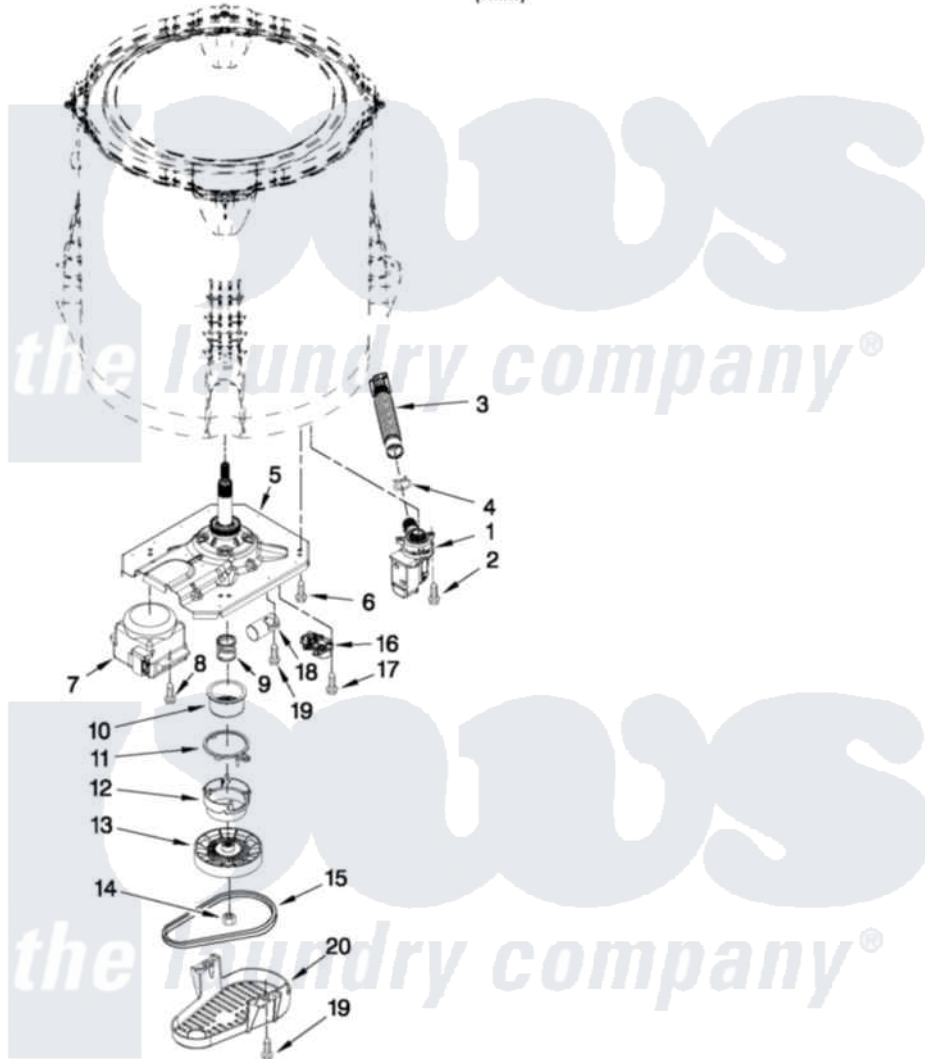

Whirlpool 7MWTW1955YW1 04 - GEARCASE, MOTOR AND PUMP PARTS

GEARCASE, MOTOR AND PUMP PARTS

For Model: 7MWTW1955YW1
(White)

FOR ORDERING INFORMATION REFER TO PARTS PRICE LIST

6

W10449023

Whirlpool Residential Whirlpool 7MWTW1955YW1 Washer Parts Parts Diagram 04 - GEARCASE, MOTOR AND PUMP PARTS

[Click on the part number to view part](#)

Item	Original Part Number	Replaced By	Status	Part Description
1	W10276397			Pump Assembly, Drain
2	W10004910			Screw, 12-16 X 1-1/4
3	W10215091			Hose, Inner Drain Assembly
4	8317496	285655		Clamp, Hose
5	W10006379	W10324649		Gearcase
6	W10249633			Screw, 7.2-1.6 X 30
7	W10249628			Motor, Drive
8	W10094780	W10182109		Screw-Kit
9	W10006382	W10315818		Cam
10	W10006352	W10315818		Cam
11	W10006353	W10315818		Cam
12	W10006354	W10315818		Cam
13	W10006356			Pulley
14	W10163336			Nut, Pulley
15	W10006384			Belt, Drive
16	W10006355			Actuator, Shift

17	9741052	Screw, 6-32 X 1.00
18	W10278117	Capacitor, Motor Run
19	357640	Screw And Washer
20	W10006383	Shield, Pulley Cover