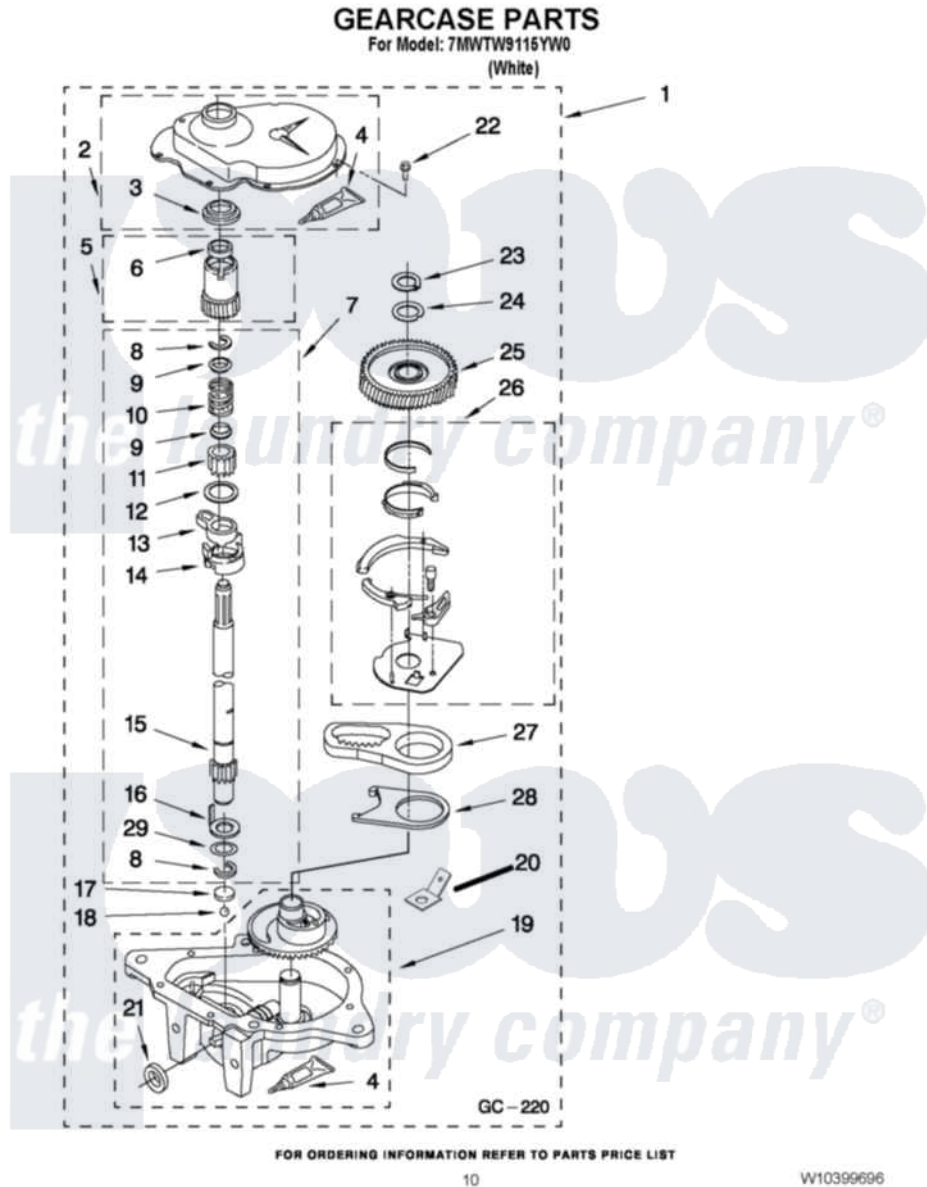

# Whirlpool 7MWTW9115YW0 07 - GEARCASE PARTS

10

W10399696

Whirlpool [Residential Whirlpool 7MWTW9115YW0 Washer Parts](#) Parts Diagram 07 - GEARCASE PARTS  
Click on the part number to view part

Item	Original Part Number	Replaced By	Status	Part Description
1	8532118	<a href="#">3360629</a>		Gearcase
2	<a href="#">285202</a>			Cover, Gearcase
3	<a href="#">3349985</a>			Seal, Gearcase Cover
4	<a href="#">285195</a>			Sealer Sealer, Gasket
5	63320	<a href="#">285362</a>		Gear and Pinion
6	<a href="#">356427</a>			Seal, Spin Pinion
7	<a href="#">389387</a>			Shaft, Agitator
8	90369		Not Available	Ring, Retaining (2)
9	<a href="#">62677</a>			Retainer, Spring
10	<a href="#">62676</a>			Spring, Agitator
11	63273	<a href="#">285509</a>		Shaft, Agitator
12	<a href="#">62619</a>			Washer, Agitator Gear
13	62580	<a href="#">285206</a>		Cam-Agitator
14	62581	<a href="#">285206</a>		Cam-Agitator
15	<a href="#">285509</a>			Shaft, Agitator
16	<a href="#">62618</a>			Washer, Cam Thrust

17	16018	<a href="#">285205</a>	Bearing
18	85529	<a href="#">285205</a>	Bearing
19	389230	<a href="#">285515</a>	Gearcase
20	3949116	Not Available	BLOCK TAB, TERMINAL
21	<a href="#">285352</a>		Seal Kit, Thrust Plug
22	<a href="#">3351614</a>		Screw, Gearcase Cover Mounting
23	3362552	<a href="#">285765</a>	Ring-Retrn
24	285735	<a href="#">285766</a>	Washer Kit, Thrust
25	62570	<a href="#">285362</a>	Gear and Pinon
26	388253	<a href="#">999516</a>	Shelf-Glas
27	3349296	<a href="#">8546456</a>	Rack, Connecting
28	<a href="#">62621</a>		Actuator, Shift
29	<a href="#">388815</a>		Washer, Intermediate 1 3976263 Miscellaneous Parts Bag 2 3976300 Washer, Inlet Hose 3 3366913 Clamp, Hose