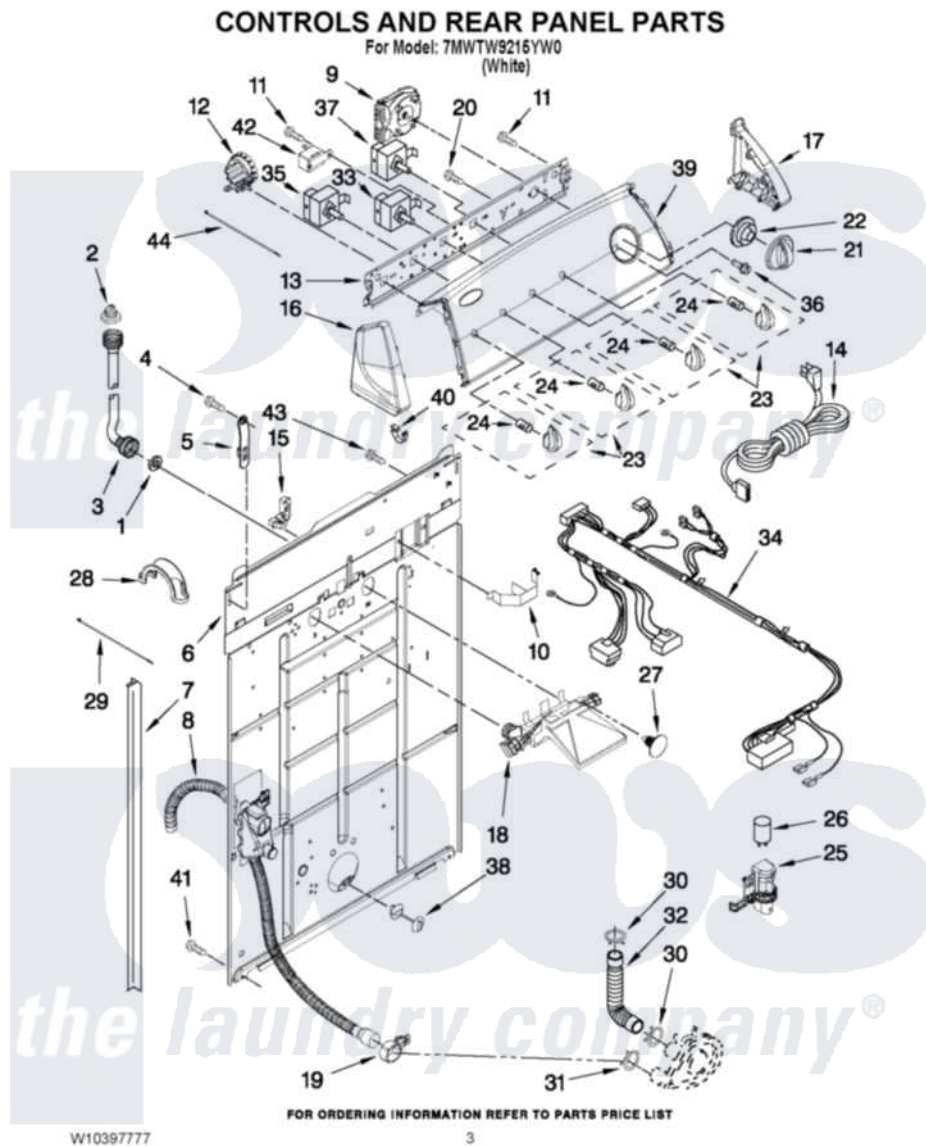

Whirlpool 7MWTW9215YW0 02 - CONTROLS AND REAR PANEL PARTS

Whirlpool [Residential Whirlpool 7MWTW9215YW0 Washer Parts](#) Parts Diagram 02 - CONTROLS AND REAR PANEL PARTS

[Click on the part number to view part](#)

Item	Original Part Number	Replaced By	Status	Part Description
1	W10242307	16123		Washer Inlet-Hose Miscellaneous Parts Must be Ordered Separately.
2	353362	285452		Hose Screen
3	W10194210	89503		Hose-Inlet
"	W10196191	89503		Hose-Inlet
4	9740848			Screw, Mixing Valve Mounting
5	8568314			Strap, Console
6	W10194450			Panel, Rear
7	62747			Pad, Rear Panel
8	W10189267			Drain Hose Assembly
9	8577356			Timer, Control
10	8055003			Clip, Harness And Pressure Switch
11	90767			Screw, 8A X 3/8 HeX Washer Head Tapping
12	W10231403			Switch, Water Level

13	8566003		Bracket, Control
14	W10115689		Cord, Power
15	3952821	285777	Relief-Str
16	8566035	8565957	Cap, End
17	8566032	8565954	Cap, End
18	W10278652		Valve, Water Inlet W/Vacuum Break
19	8541668		Clamp, Hose
20	3400073		Screw, Ground
21	8566022		Knob, Timer
22	8566018		Dial,
23	8565944		Knob, Control
24	8536939		Clip, Knob
25	8318046		Clip, Capacitor
26	8572717		Capacitor, Motor Start
27	W10000080	8282566	Clip, Pine Tree
28	8577378		U-Bend, Drain Hose
29	W10339879		Tie, Cable
30	3363366	616099	Clamp
31	8317496	285655	Clamp, Hose
32	3951449	285871	Hose
33	3949180	W10168257	Switch, Rotary
34	W10224861		Harness, Wiring
35	661614		Switch, Water Temperature
36	3400818		Screw, Timer Mounting
37	3949180	W10168257	Switch, Rotary
38	8519200		Support, Rear Panel
39	W10370416		Panel, Console
40	8312709		Clip-Console
41	62863	3390631	Screw, 10-16 X 3/8
42	694419		Mini-Buzzer
43	3351614		Screw, Gearcase Cover Mounting
44	W10231379	W10251893	Clamp-Hose