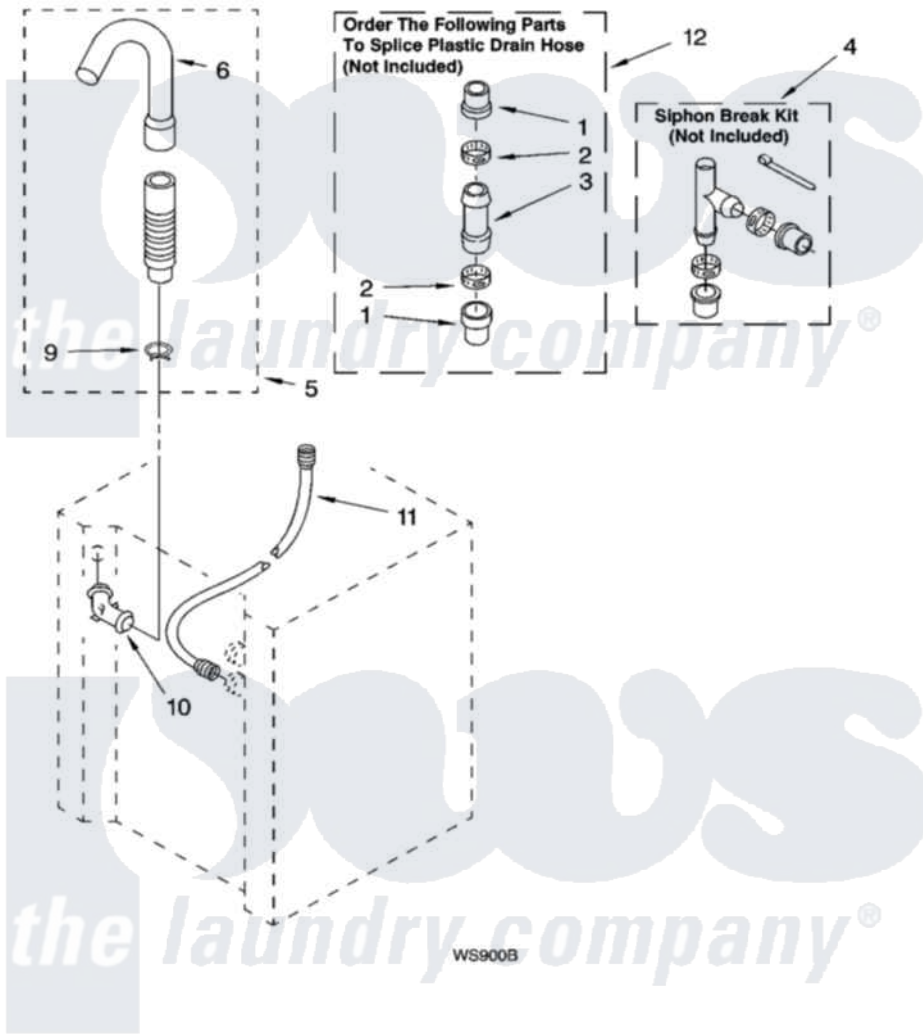

WASHER WATER SYSTEM PARTS

For Model: BYCWD6274W3
(Designer White)

8180165

19

Whirlpool [Residential Whirlpool BYCWD6274W3 Washer/Dryer Parts](#) Parts Diagram 13 - WASHER WATER SYSTEM PARTS

[Click on the part number to view part](#)

Item	Original Part Number	Replaced By	Status	Part Description
1	285321			Water System Parts
2	65349	285655		Clamp, Hose
3	16272			Connector, Straight
4	285320			Water System Parts
5	661575	285664		Hose
"	661577	285666		Hose
6	3357027			Nozzle, Hose Drain
9	3357331			Clamp, Drain
10	356739	8557915		Connector, Hose
11	3354858	89503		Hose-Inlet
12	285442			Water System Parts