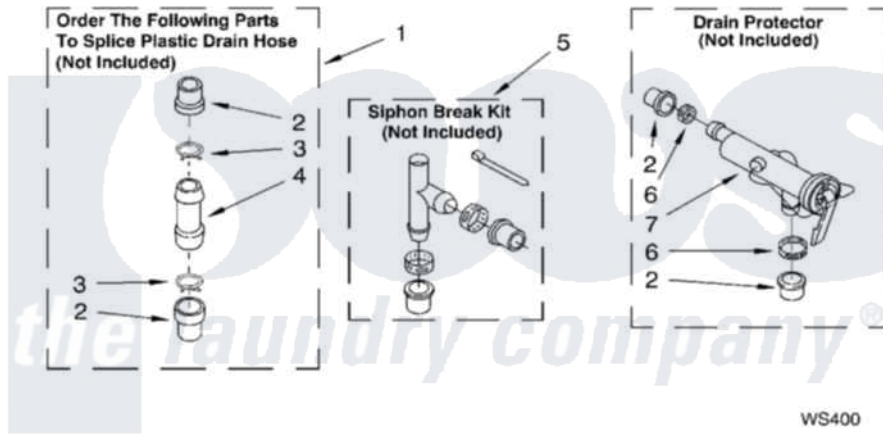

WATER SYSTEM PARTS

For Model: CAWS923MQ0
(Designer White)

8179984

13

Whirlpool [Residential Whirlpool CAWS923MQ0 Washer Parts](#) Parts Diagram 09 - WATER SYSTEM PARTS
Click on the part number to view part

Item	Original Part Number	Replaced By	Status	Part Description
1	285442			Water System Parts
2	285321			Water System Parts
3	370447	285655		Clamp, Hose
4	16272			Connector, Straight
5	285320			Water System Parts
6	65349	285655		Clamp, Hose
7	367031			Water System Parts