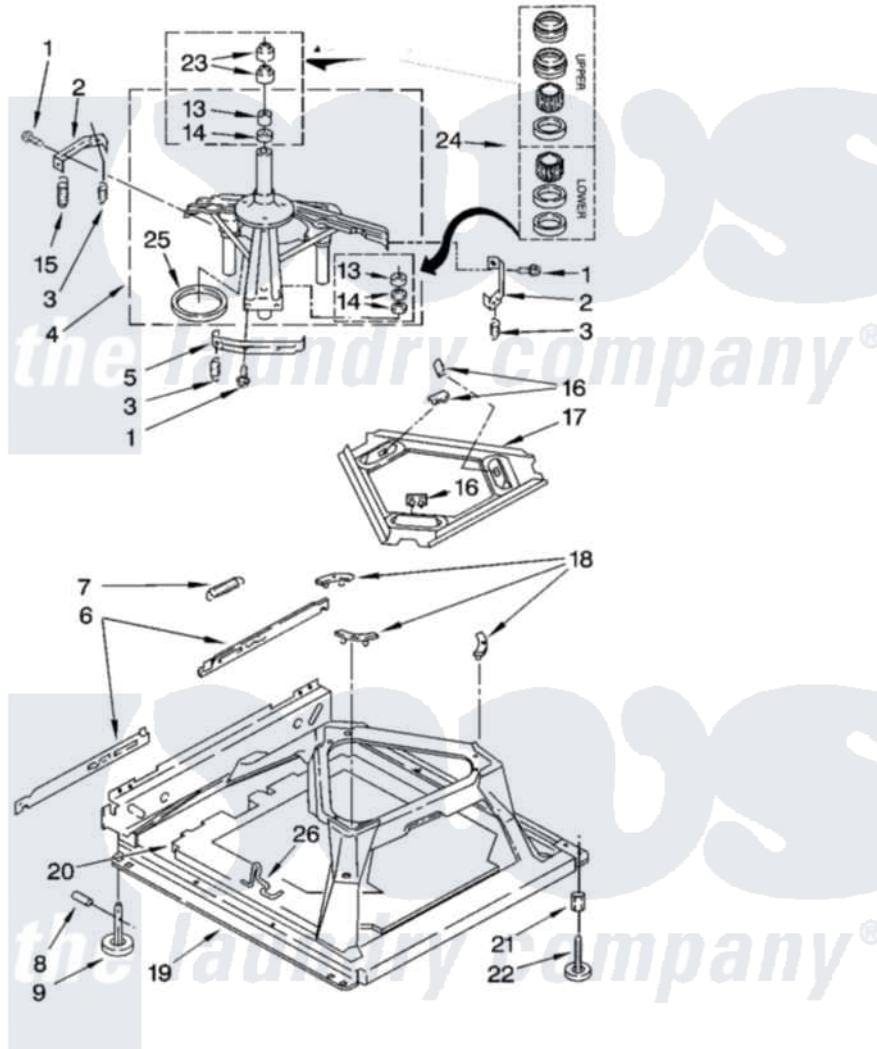

Whirlpool GSQ9669LG0 05 - MACHINE BASE PARTS

MACHINE BASE PARTS

For Models: GSQ9669LW0, GSQ9669LG0
(White/Grey) (Biscuit/Gold)

8

8179852

Whirlpool Residential Whirlpool GSQ9669LG0 Washer Parts Parts Diagram 05 - MACHINE BASE PARTS
Click on the part number to view part

Item	Original Part Number	Replaced By	Status	Part Description
1	3400076			Screw, Bracket Mounting
2	64067			Bracket, Spring Outer
3	63907			Spring, Suspension
4	3362087	280184		Support
5	64065			Bracket, Spring Outer
6	63466			Link, Leveling Mechanism
7	62597	8316845		Spring
8	62837			Pin, Knurled
9	62596	285244		Feet-Leveling
13	3347047	8546455		Bearing, Centerpost
14	357409	359449		Seal, Agitator Shaft
15	8318050	285901		Spring
16	62568	285219		Pad
17	3946509			Plate, Suspension
18	3363660	285744		Pad
19	3946512	285771		Base

20	8544816		Absorber, Sound
21	3359452		Nut, Lock
22	389102	W10001130	Foot, Leveling
23	356934	8577376	Seal, Centerpost
24	285203		Centerpost Bearing Kit
25	63134		Ring, Sound Deadening
26	63806	W10145155	Retainer, Suspension Spring