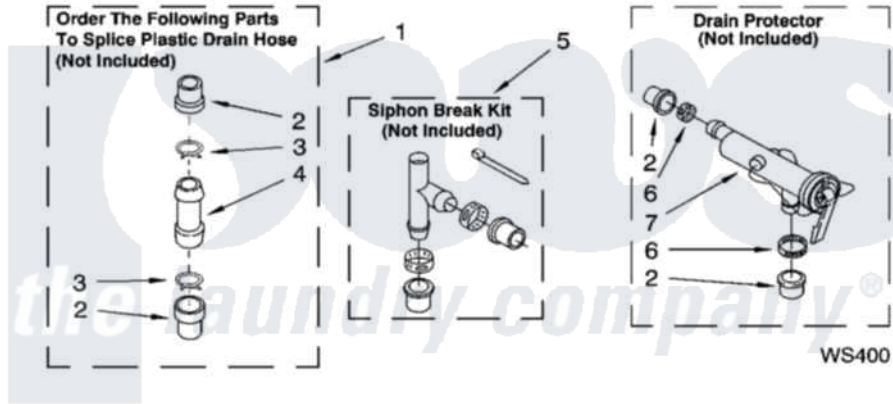

WATER SYSTEM PARTS
 For Models: GST9630PW0, GST9630PG0, GST9630PL0
 (White/Grey) (Biscuit/Gold) (Pewter)

8180439

13

Whirlpool [Residential Whirlpool GST9630PW0 Washer Parts](#) Parts Diagram 09 - WATER SYSTEM PARTS
 Click on the part number to view part

Item	Original Part Number	Replaced By	Status	Part Description
1	285442			Water System Parts
2	285321			Water System Parts
3	370447	285655		Clamp, Hose
4	16272			Connector, Straight
5	285320			Water System Parts
6	65349	285655		Clamp, Hose
7	367031			Water System Parts