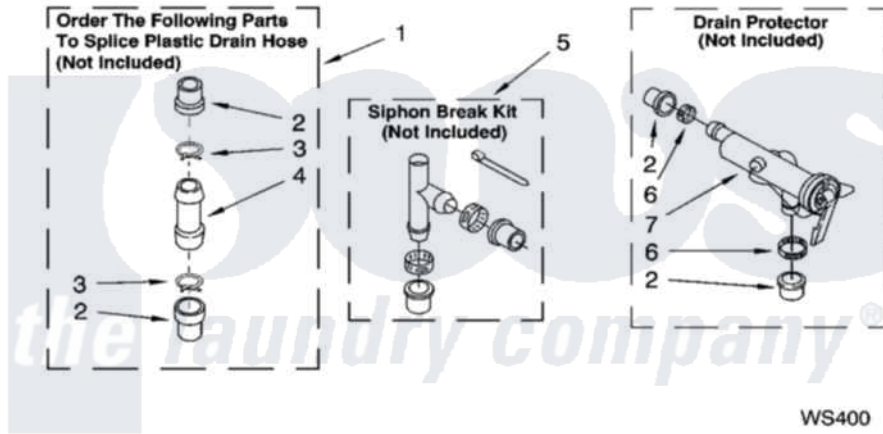

WATER SYSTEM PARTS

For Models: GST9679LW0, GST9679LG0
(White/Grey) (Biscuit/Gold)

8179851

13

Whirlpool [Residential Whirlpool GST9679LG0 Washer Parts](#) Parts Diagram 09 - WATER SYSTEM PARTS
Click on the part number to view part

Item	Original Part Number	Replaced By	Status	Part Description
1	285442			Water System Parts
2	285321			Water System Parts
3	370447	285655		Clamp, Hose
4	16272			Connector, Straight
5	285320			Water System Parts
6	65349	285655		Clamp, Hose
7	367031			Water System Parts