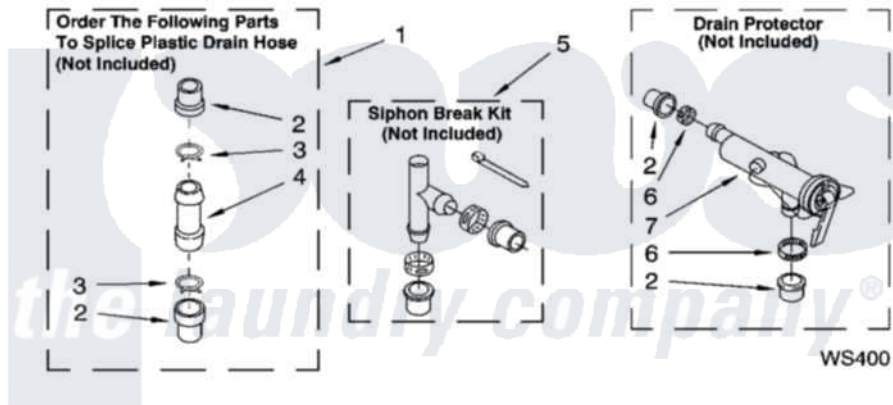

**WATER SYSTEM PARTS**  
 For Models: GST9679PW0, GST9679PG0, GST9679PB0  
 (White/Grey) (Biscuit/Gold) (Black/Grey)

8180284

13

Whirlpool [Residential Whirlpool GST9679PB0 Washer Parts](#) Parts Diagram 09 - WATER SYSTEM PARTS  
 Click on the part number to view part

Item	Original Part Number	Replaced By	Status	Part Description
1	<a href="#">285442</a>			Water System Parts
2	<a href="#">285321</a>			Water System Parts
3	370447	<a href="#">285655</a>		Clamp, Hose
4	<a href="#">16272</a>			Connector, Straight
5	<a href="#">285320</a>			Water System Parts
6	65349	<a href="#">285655</a>		Clamp, Hose
7	<a href="#">367031</a>			Water System Parts