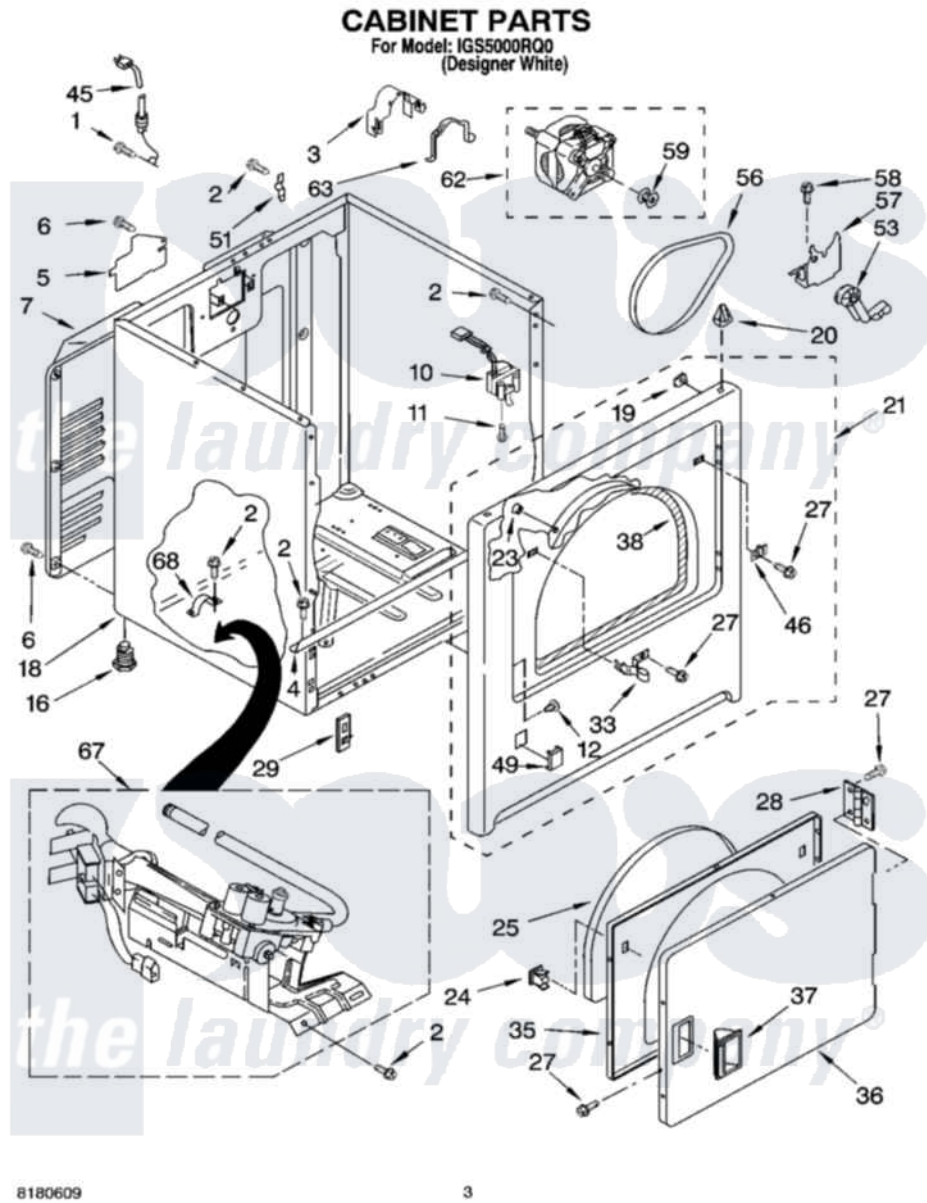

Whirlpool IGS5000RQ0 02 - CABINET PARTS

8180609

3

Whirlpool [Residential Whirlpool IGS5000RQ0 Dryer Parts](#) Parts Diagram 02 - CABINET PARTS
 Click on the part number to view part

Item	Original Part Number	Replaced By	Status	Part Description
1	697776	4331106		Screw, No.10-32 X 7/16
2	343641	681414		Screw, 10AB X 1/2
3	3404162			Clamp, Motor
4	8541400			Bracket, Cabinet
5	3396795			Cover, Terminal Block
6	693995			Screw, Hex Head
7	3396805	280043		Panel-Rear
10	3406109	3406107		Door Switch Assembly
11	697773	3395530		Screw
12	3404413			Plug, Hinge Hole
16	3392100	49621		Feet-Leveling
"	279810			Foot-Optional
18	8530603	8533643		Cabinet
19	98234			Clip, U-Bend
20	690363	18776		Lock, Front Top
21	3403447	279854		Panel

23	685203	279220	Clip
24	690081	279570	Latch
25	3405246		Seal, Door Push-To-Start
27	342055	488627	Screw
28	3405514	W10362431	Hinge And Pin Assembly
29	3394083		Clip, Front Panel
33	3403431		Strike, Panel
35	3402341		Door, Inner
36	3402335		Door, Front
37	3405184		Handle, Door
38	3406129		Seal And Bearing Assembly
45	344020	3401402	Cord, Power
46	3403630		Plug, Strike Hole
49	3394975		Plug, Front Panel
51	238088	8066217	Hinge, Top
53	691366		Idler And Pulley Assembly
56	8066065	341241	Belt
57	348780		Base, Motor
58	3400500		Bolt, 3405245 5/16-18 X 3/4
59	3394341	W10299847	Pulley-Motor
62	8538262	279827	Motor-Drve
63	660658		Clamp, Motor Mounting 343481 685441
67	8318272	W10465748	Burner-Gas
68	341029		Clamp, Pipe Door Spring