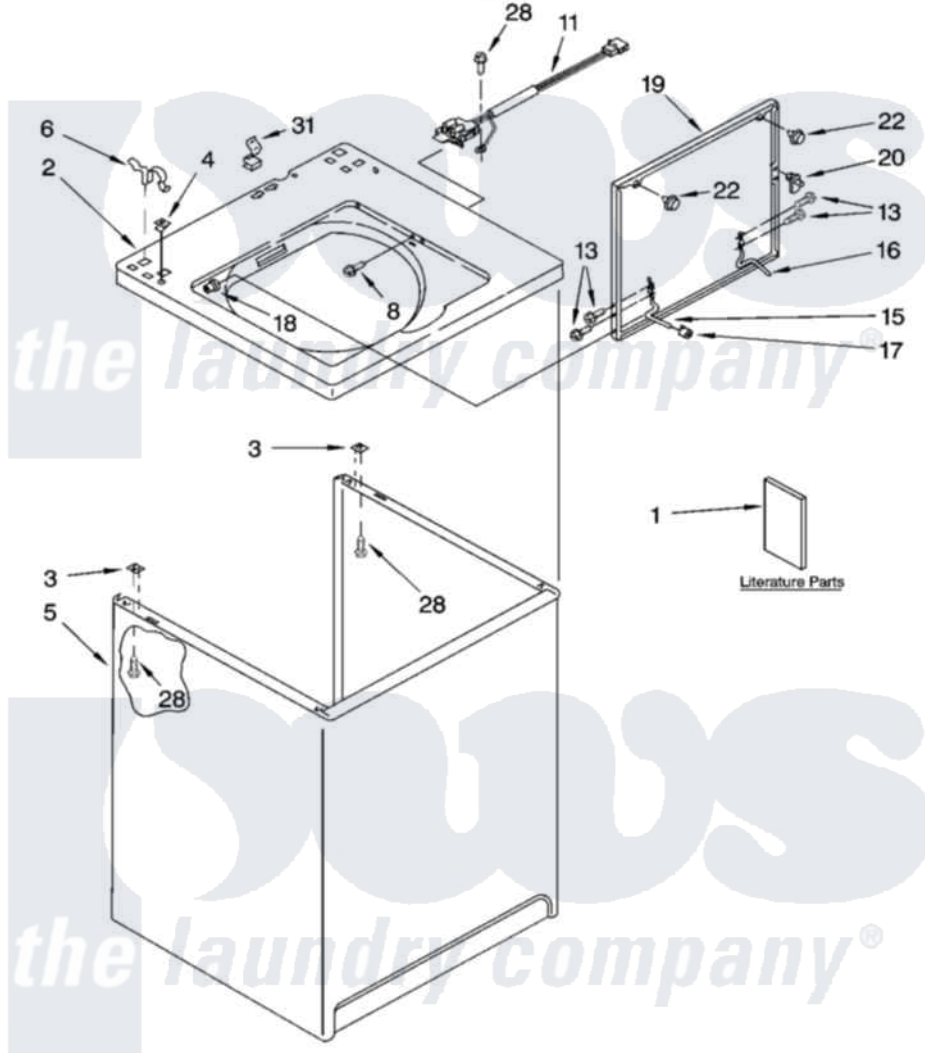

Whirlpool IJ40001 01 - TOP AND CABINET PARTS

Inqlis

TOP AND CABINET PARTS

For Model: LJ40001
(Whirls)

AUTOMATIC
WASHER

12-00 Litho in U.S.A. (swm)

1

Part No. 8179854

Whirlpool [Residential Whirlpool IJ40001 Washer Parts](#) Parts Diagram 01 - TOP AND CABINET PARTS

[Click on the part number to view part](#)

Item	Original Part Number	Replaced By	Status	Part Description
1	LIT3361044		Not Available	Literature Parts (Installation Instructions)
"	LIT3955166		Not Available	Literature Parts (Use & Care Guide)
"	LIT3954707		Not Available	Literature Parts (Wiring Diagram)
2	8274311			Top
3	62750			Spacer, Cabinet To Top (4)
4	357213			Nut, Push-In
5	63128			Cabinet
6	62780			Clip, Top And Cabinet And Rear Panel
8	3356311			Screw And Washer, Lid Switch Shield
11	3949239	3949247		Switch-Lid
13	3351355	W10119828		Screw, Lid Hinge Mounting
15	54584			Hinge, Lid
16	91770			Hinge, Lid

17	19119	Bumper, Lid Hinge	
18	21258	Bearing, Lid Hinge	
19	3361411	W10193874	Lid
20	358684	Strike, Lid Switch	
22	9724509	Bumper, Lid	
28	3390631	Screw, 10-16 X 3/8	
31	90016	Clip, Pressure Switch Hose	