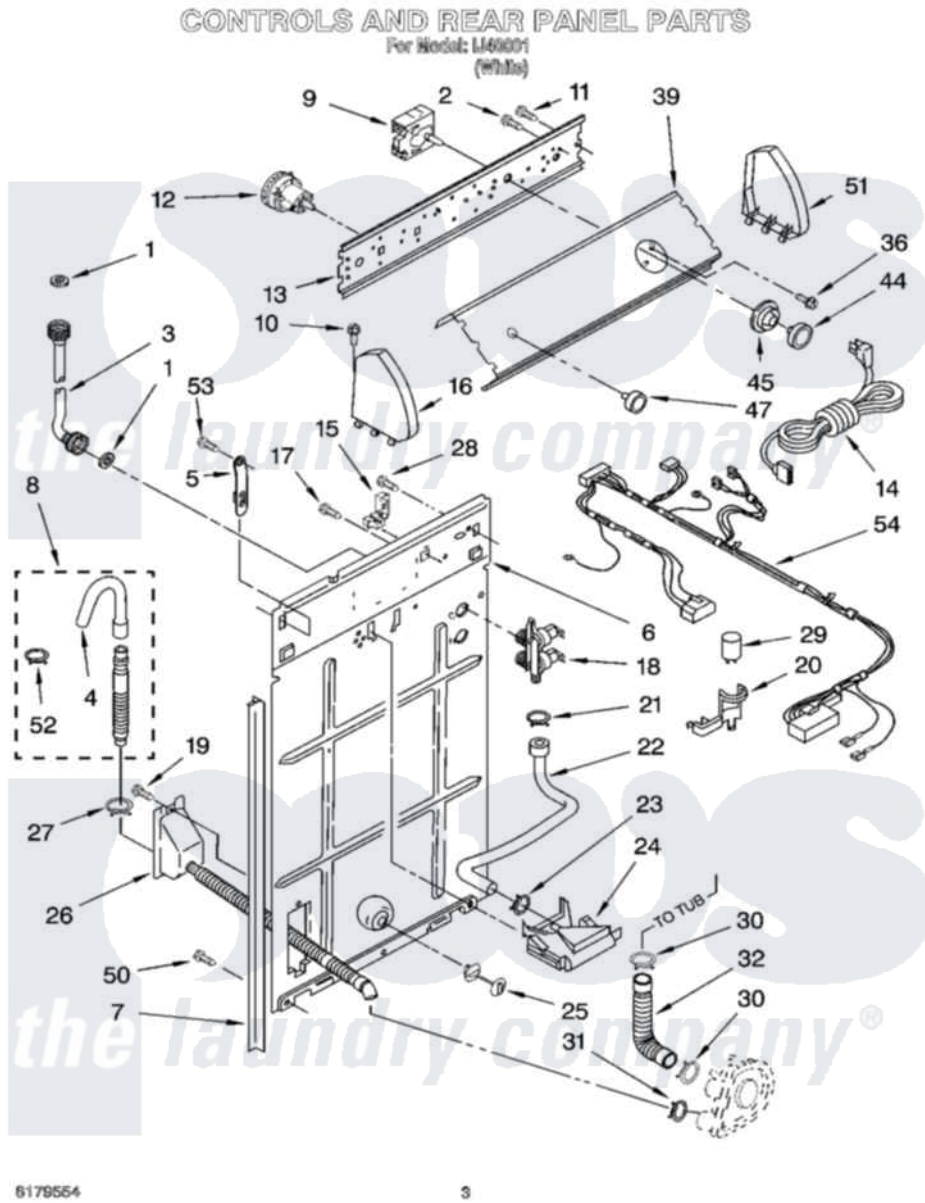

Whirlpool IJ40001 02 - CONTROLS AND REAR PANEL PARTS

6178554

3

Whirlpool [Residential Whirlpool IJ40001 Washer Parts](#) Parts Diagram 02 - CONTROLS AND REAR PANEL PARTS
Click on the part number to view part

Item	Original Part Number	Replaced By	Status	Part Description
1	3976300	16123		Washer Inlet-Hose Miscellaneous Parts Must be Ordered Separately.
2	3400073			Screw, Ground
3	3949374	89503		Hose-Inlet
"	3949375	89503		Hose-Inlet
4	3357027			Nozzle, Hose Drain
5	8318255	8568314		Strap, Console
6	3357976			Panel, Rear
7	62747			Pad, Rear Panel
8	3951609	285664		Hose
"	661577	285666		Hose
"	3357090	285702		Hose
9	3946451			Timer, Control
10	388326			Screw, 8-18 X 1.25
11	90767			Screw, 8A X 3/8 HeX Washer Head Tapping

12	3366849	W10339228	Switch-WL
13	3948814		Bracket, Control
14	3948063	285800	Cord-Power
15	3952821	285777	Relief-Str
16	8271365	279962	Endcap
17	9740848		Screw, Mixing Valve Mounting
18	3952164	285805	Valve-Inlet
19	90864	3351614	Screw, Gearcase Cover Mounting
20	8318201	8318046	Clip, Capacitor
21	370451	596669	Clamp, Manifold
22	62662	3357328	Hose, Vacuum Break
23	371503	596669	Clamp, Manifold
24	3347034		Break, Vacuum
25	8519200		Support, Rear Panel
26	3361805	W10358149	Drain Hose Assembly
27	3366912	356138	Clamp, Hose
28	3351614		Screw, Gearcase Cover Mounting
29	661606	8572717	Capacitor, Motor Start
30	3363366	616099	Clamp
31	660628	285655	Clamp, Hose
32	3951449	285871	Hose
36	3400064		Screw, Timer Mounting
39	3954230	Not Available	Panel, Console
44	8274290	3364291	Knob, Timer
45	8274331	Not Available	Dial, Timer
47	8271339	3957799	Knob, Control
50	62863	3390631	Screw, 10-16 X 3/8
51	8271359	279962	Endcap
52	3366913	3357331	Clamp, Drain
53	3390647	488729	Screw
54	3955023		Harness, Wiring