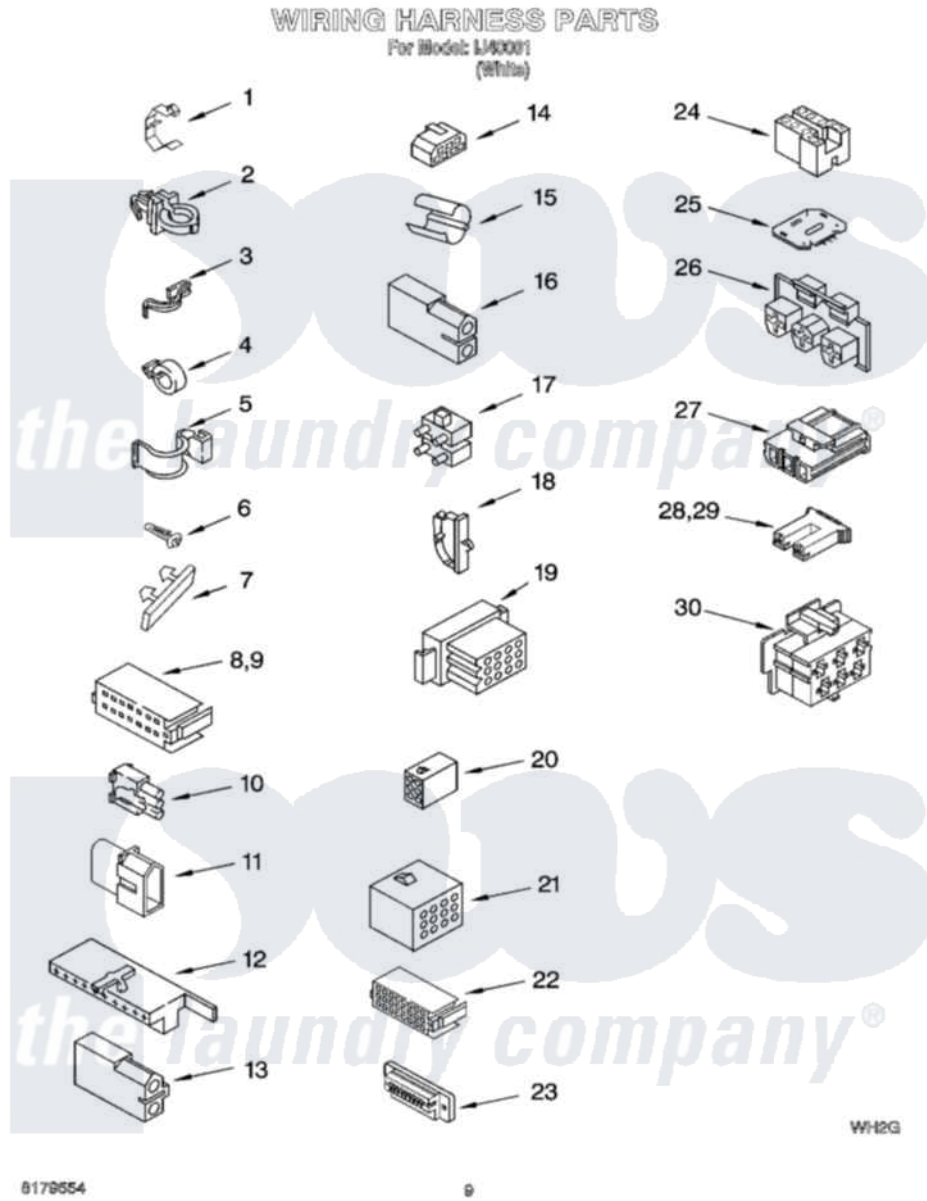

Whirlpool IJ40001 06 - WIRING HARNESS PARTS

Whirlpool [Residential Whirlpool IJ40001 Washer Parts](#) Parts Diagram 06 - WIRING HARNESS PARTS
Click on the part number to view part

Item	Original Part Number	Replaced By	Status	Part Description
1	3349557			Retainer, Harness
2	388498		Not Available	Clip, Harness
3	3347812	8528351		Clip
4	3352501	8559320		Restraint, Hose
5	90016			Clip, Pressure Switch Hose
6	3390496	8281256		Clip, Harness
7	389379			Retainer, Side To Feature Panel
8	352090			Timer, Block Disconnect
9	352089			Timer, Block Disconnect
10	62889			Receptacle, Terminal
11	353424			Plug, Terminal
12	62505			Block, Disconnect
13	3348075			Block, Disconnect (Motor 3 Speed) (Use Term. 94613 Or 94614)
14	3347243			Block, Disconnect

15	63523		Harness, Protector
16	717252		Receptacle, Terminal
17	387566		Plug, Terminal (4-Way) (Power Cord) (Use M3 Screws)
18	3352944		Clip, Harness
19	3390423	Not Available	Block, Disconnect (12-Way) (Timer) (Use Term. 94613)
20	3347730	Not Available	Receptacle, (6-Way) (Use Term. 94613)
21	388818		Plug, Terminal (12-Way) (Use Term. 94613 Or 94614)
22	3369366	Not Available	Timer, Block Disconnect (Black) (Amp) (Use Term. 3369365)
23	3349494		Connector, Etc
24	60687		Connector, Relay (Use Term. 308569)
25	3407125	3955728	Control, Etc
26	3948617	2172937	Connector
27	3360056		Connector
28	3354925		Block, Connector
29	3354926		Block, Connector
30	3948615	Not Available	Connector (T.P.A.) (6-Circuit) (Temp. Switch) (Use Term. 3948619 OR 3948620.)