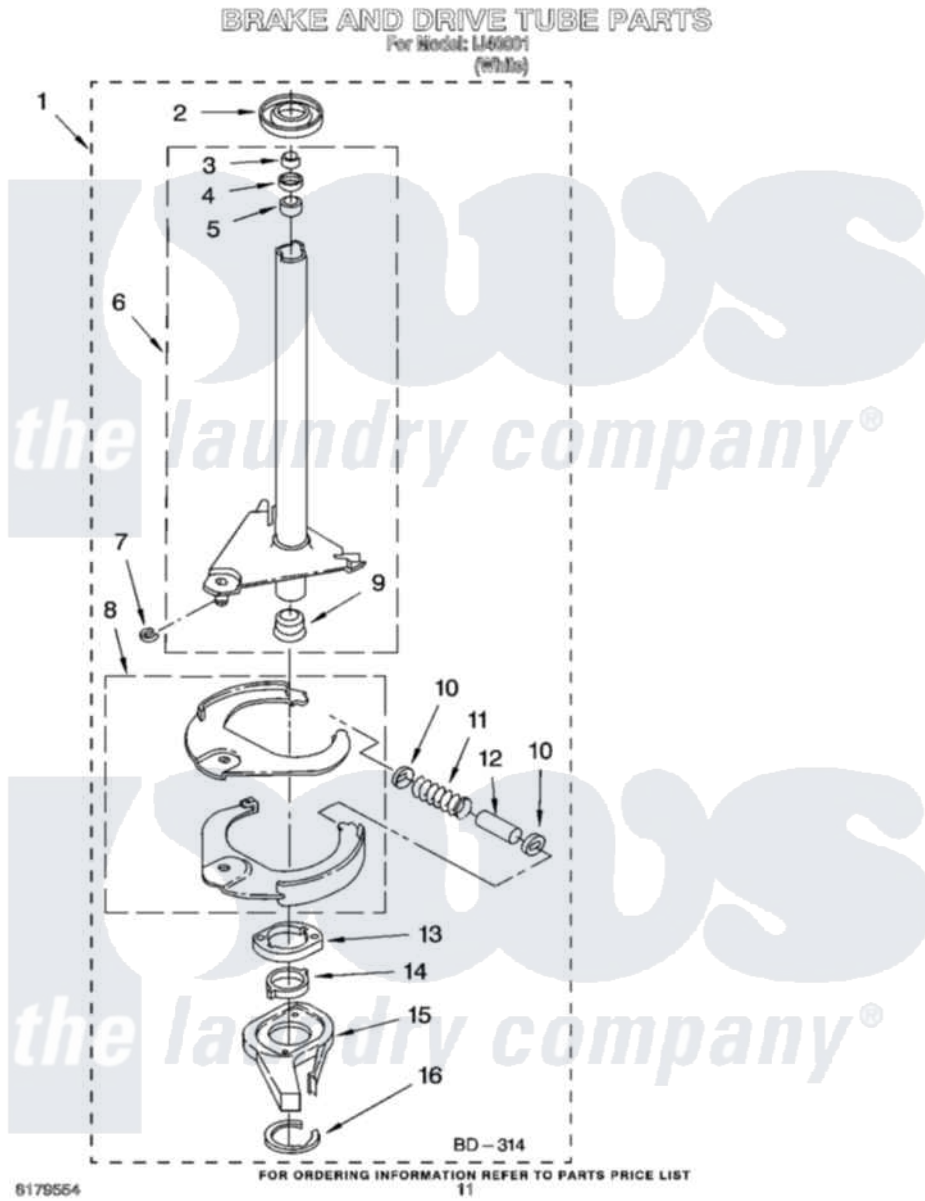

Whirlpool IJ4001 07 - BRAKE AND DRIVE TUBE PARTS

Whirlpool [Residential Whirlpool IJ4001 Washer Parts](#) Parts Diagram 07 - BRAKE AND DRIVE TUBE PARTS
Click on the part number to view part

| Item | Original Part Number | Replaced By | Status | Part Description |
|------|------------------------|---------------------------|---------------|------------------------|
| 1 | 388951 | 285792 | | Basketdrive |
| 2 | 62658 | | | Ring, Thrust |
| 3 | 91939 | | | Seal, Shaft |
| 4 | 356427 | | | Seal, Spin Pinion |
| 5 | 356937 | | | Spacer, Drive Tube |
| 6 | 64027 | 64208 | | Tube-Spin |
| 7 | 64035 | W10083190 | | Ring, Retaining |
| 8 | 64232 | 285438 | | Shoe-Brake |
| 9 | 62703 | 8546462 | | "T" Bearing, Spin Tube |
| 10 | 62648 | 285658 | | Sleeve |
| 11 | 62647 | | Not Available | Spring, Brake |
| 12 | 62909 | 285658 | | Sleeve |
| 13 | 63023 | 8546461 | | Cam, Brake Release |
| 14 | 63022 | | | Sleeve, Cam |
| 15 | 64194 | 285790 | | Lining |
| 16 | 90368 | W10083200 | | Ring, Retaining |