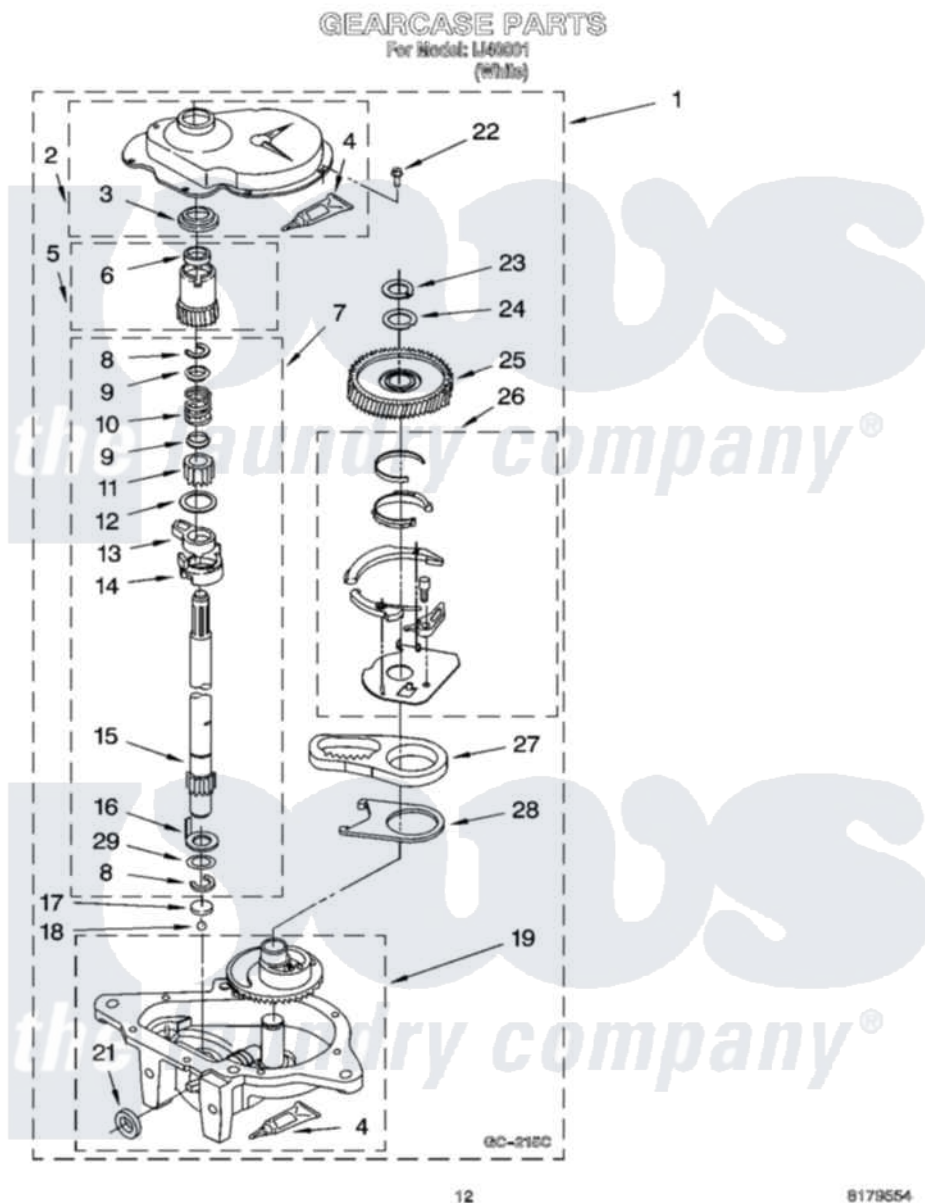

Whirlpool IJ40001 08 - GEARCASE PARTS

Whirlpool [Residential Whirlpool IJ40001 Washer Parts](#) Parts Diagram 08 - GEARCASE PARTS
Click on the part number to view part

Item	Original Part Number	Replaced By	Status	Part Description
1	3360630	3360629		Gearcase
2	285202			Cover, Gearcase
3	3349985			Seal, Gearcase Cover
4	285195			Sealer Sealer, Gasket
5	63320	285362		Gear and Pinion
6	356427			Seal, Spin Pinion
7	389387			Shaft, Agitator
8	90369		Not Available	Ring, Retaining (2)
9	62677			Retainer, Spring
10	62676			Spring, Agitator
11	63273	285509		Shaft, Agitator
12	62619			Washer, Agitator Gear
13	62580	285206		Cam-Agitator
14	62581	285206		Cam-Agitator
15	285509			Shaft, Agitator
16	62618			Washer, Cam Thrust

17	16018	285205	Bearing
18	85529	285205	Bearing
19	389230	285515	Gearcase
21	285352		Seal Kit, Thrust Plug
22	3351614		Screw, Gearcase Cover Mounting
23	3362552	285765	Ring-Retr
24	285735	285766	Washer Kit, Thrust
25	62570	285362	Gear and Pinon
26	388253	999516	Shelf-Glas
27	3349296	8546456	Rack, Connecting
28	62621		Actuator, Shift
29	388815		Washer, Intermediate 1 3976263 Miscellaneous Parts Bag 2 3976300 Washer, Inlet Hose 3 3366913 Clamp, Hose