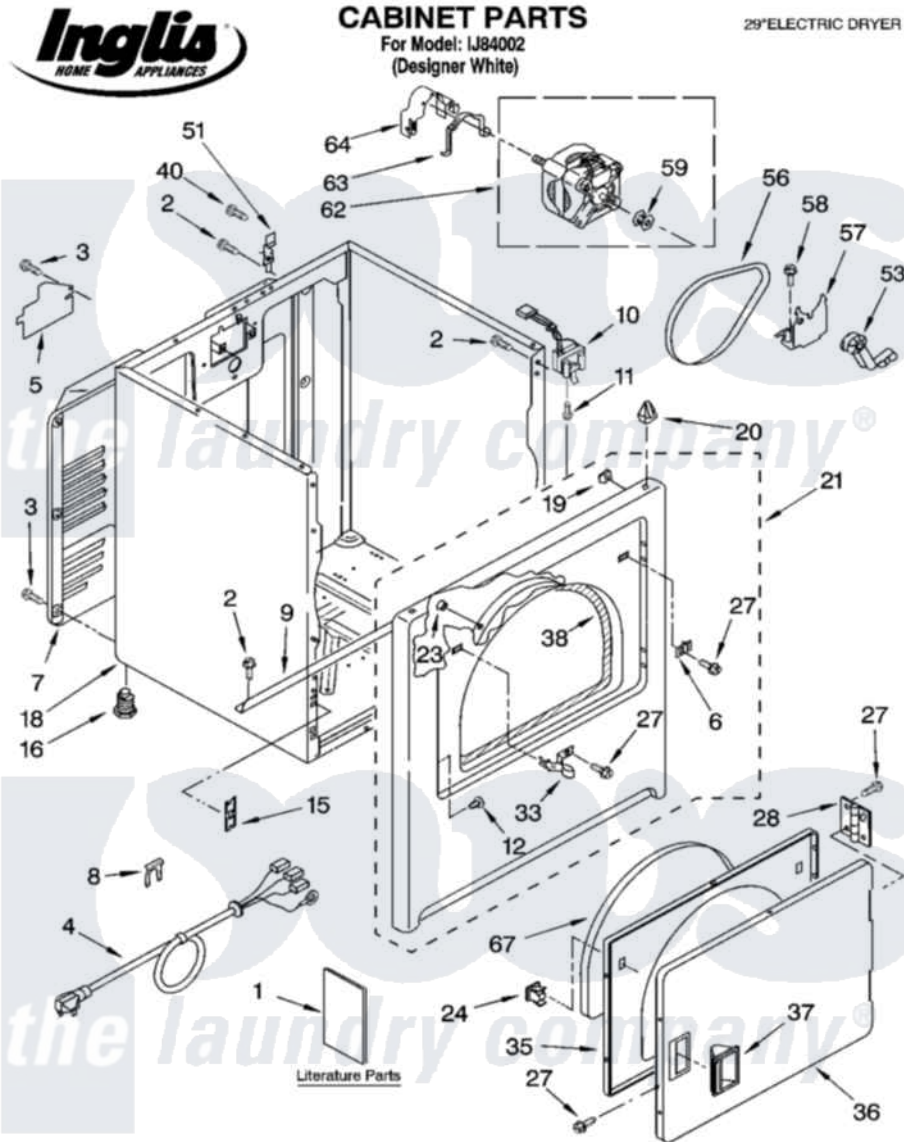

Whirlpool IJ84002 01 - CABINET PARTS

02-04 Litho in U.S.A. (djc)

1

Part No. 8180214

Whirlpool [Residential Whirlpool IJ84002 Dryer Parts](#) Parts Diagram 01 - CABINET PARTS

[Click on the part number to view part](#)

Item	Original Part Number	Replaced By	Status	Part Description
1	LIT3397620		Not Available	Literature Parts (Instructions, Installation)
"	LIT8535902		Not Available	Literature Parts (Label, Energy Guide)
"	LIT8314836		Not Available	Literature Parts (Use & Care Guide)
"	LIT8528191		Not Available	Literature Parts (Label, Wiring Diagram)
"	BLANK		Not Available	Following May Be Purchased DO-IT-YOURSELF REPAIR MANUALS
"	677818		Not Available	Manual, Do-It- Yourself Repair (Dryer)
2	343641	681414		Screw, 10AB X 1/2
3	693995			Screw, Hex Head
4	3394208			Cord, Power
5	3394202		Not Available	Cover, Terminal Block
6	3403630			Plug, Strike Hole
7	3396805	280043		Panel-Rear

8	694415		Clip, Strain Relief
9	8541400		Bracket, Cabinet
10	3406107		Door Switch Assembly
11	697773	3395530	Screw
12	3404413		Plug, Hinge Hole
15	3394083		Clip, Front Panel
16	3392100	49621	Feet-Leveling
"	279810		Foot-Optional
18	8530603	8533643	Cabinet
19	98234		Clip, U-Bend
20	690363	18776	Lock, Front Top
21	3403444	279852	Panel
23	685203	279220	Clip
24	690081	279570	Latch
27	342055	488627	Screw
28	3405514	W10362431	Hinge And Pin Assembly
33	3403431		Strike, Panel
35	3402341		Door, Inner
36	3402335		Door, Front
37	3405184		Handle, Door
38	3406129		Seal And Bearing Assembly
40	697776	4331106	Screw, No.10-32 X 7/16
51	238088	8066217	Hinge, Top
53	691366		Idler And Pulley Assembly
56	8066065	341241	Belt
57	348780		Base, Motor
58	3400500		Bolt, 3405245 5/16-18 X 3/4
59	3394341	W10299847	Pulley-Motor
62	8538262	279827	Motor-Drve
63	660658		Clamp, Motor Mounting 343481 685441
64	3404162		Clamp, Motor
67	3405246		Seal, Door Push-To-Start