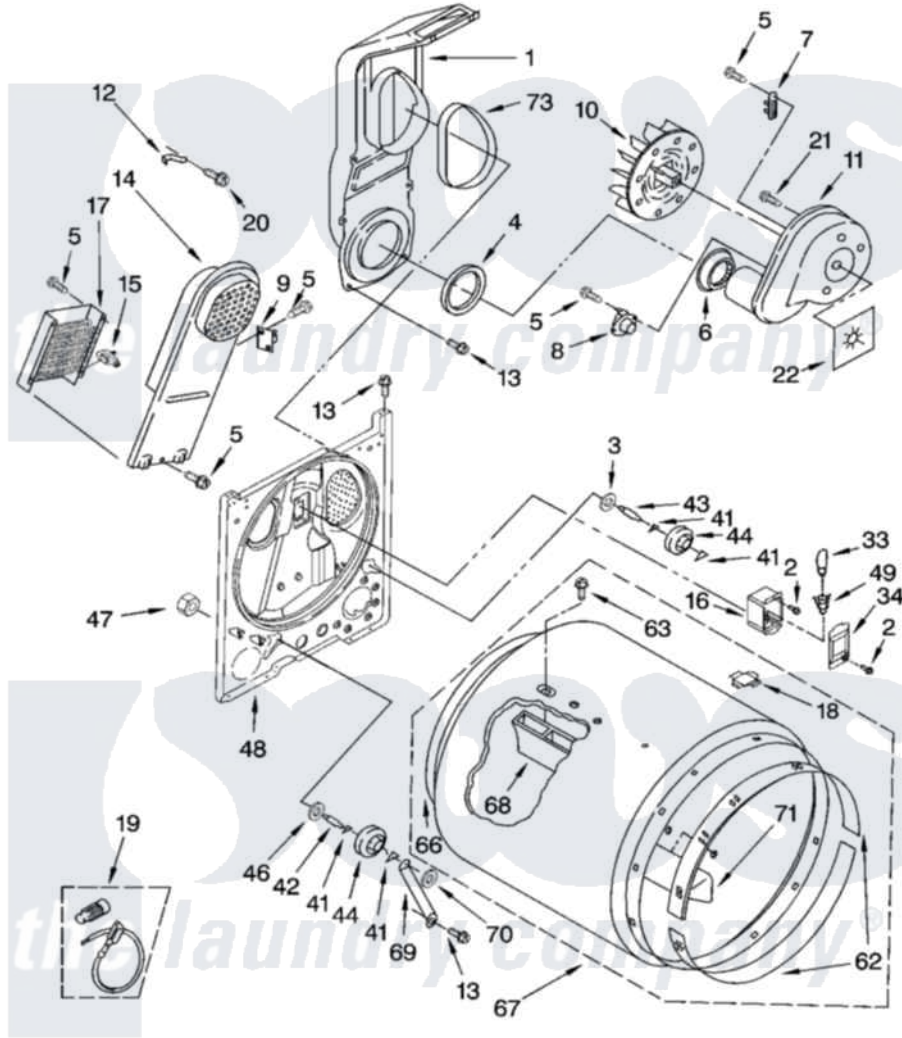

Whirlpool IJ84002 03 - BULKHEAD PARTS

BULKHEAD PARTS

For Model: IJ84002
(Designer White)

8180214

5

Whirlpool [Residential Whirlpool IJ84002 Dryer Parts](#) Parts Diagram 03 - BULKHEAD PARTS
Click on the part number to view part

Item	Original Part Number	Replaced By	Status	Part Description
1	348368			Lint Chute Assembly
2	487909	488729		Screw
3	3388703			Washer, Support
4	347139			Seal, Lint Chute
5	90767			Screw, 8A X 3/8 HeX Washer Head Tapping
6	696302			Shield, Exhaust
7	3392519			Thermal Limiter
8	3387134			Thermostat, Internal-Bias
9	3977393	279816		Cutoff-Tml
10	694089			Wheel, Blower
11	8557384	8577230		Housing, Blower
12	8066155			Clip, Heater Box
13	343641	681414		Screw, 10AB X 1/2
14	8541818			Box, Heater
15	3977767			Thermostat, High Limit 250 F
16	3977373			Bracket, Drum Light

17	3403585	279838	Element
18	8066086		Plug, Drum Hole
19	279457		Wire Kit, Terminal
20	489463		Screw, 8-18 X 1/16
21	3390647	488729	Screw
22	3394196		Seal, Blower Shaft
33	3406124	22002263	Lamp
34	3402841	8532165	Lens, Drum Light
41	690997		Washer, Thrust
42	3399506	W10359270	Shaft, Drum Roller Threads
43	3399507	W10359269	Shaft, Drum Roller Threads
44	3397588	349241T	Support
46	348197		Washer, Support
47	3359452		Nut, Lock
48	3403493	279798	Bulkhead
49	3403634	W10136369	Socket, Drum Light Assembly
62	692526	279441	BeaRng-Rng
63	97787	W10109200	Screw, Baffle Mounting
66	3406130	279857	Seal
67	695587		Drum Assembly
68	692490		Baffle, Drum
69	3976434		Bracket, Support Shaft
70	90296		Nut, Push On
71	3403636		Baffle, Drum
73	339956		Seal, Air Duct To Bulkhead