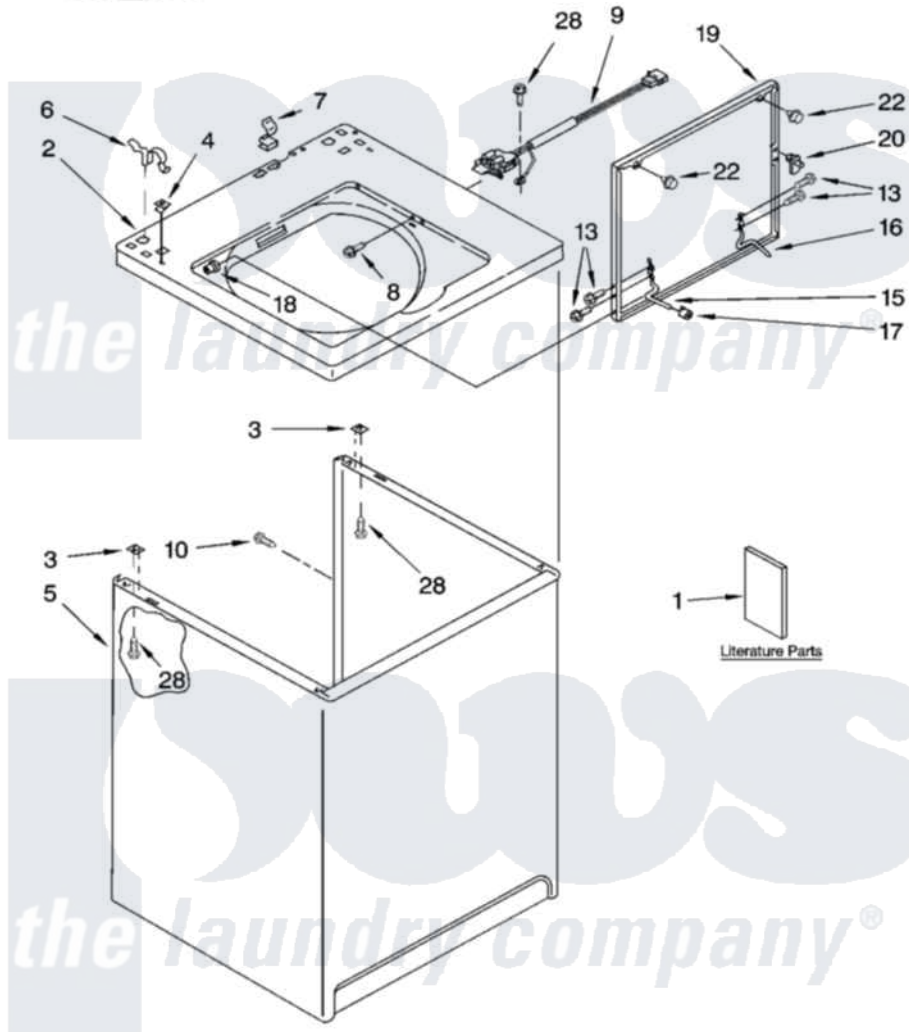

Whirlpool IM41000 01 - TOP AND CABINET PARTS

TOP AND CABINET PARTS

For Model: IM41000
(White)

AUTOMATIC
WASHER

8-03 Litho in U.S.A. (drd)

1

Part No. 6180084

Whirlpool [Residential Whirlpool IM41000 Washer Parts](#) Parts Diagram 01 - TOP AND CABINET PARTS

[Click on the part number to view part](#)

Item	Original Part Number	Replaced By	Status	Part Description
1	LIT3361044		Not Available	Literature Parts (Installation Instructions)
"	LIT3955167		Not Available	Literature Parts (Use & Care Guide)
"	LIT8542052			Literature Parts
"	LIT3955531		Not Available	Literature Parts (Energy Guide)
2	8274315		Not Available	Top (White)
3	62750			Spacer, Cabinet To Top (4)
4	357213			Nut, Push-In
5	63424			Cabinet
6	62780			Clip, Top And Cabinet And Rear Panel
7	90016			Clip, Pressure Switch Hose
8	3356311			Screw And Washer, Lid Switch Shield
9	3949237	3949247		Switch-Lid
10	3357011	308685		Side Trim)
13	3351355	W10119828		Screw, Lid Hinge Mounting

15	54584		Hinge, Lid
16	91770		Hinge, Lid
17	19119		Bumper, Lid Hinge
18	21258		Bearing, Lid Hinge
19	3361411	W10193874	Lid
20	358684		Strike, Lid Switch
22	9724509		Bumper, Lid
28	3390631		Screw, 10-16 X 3/8