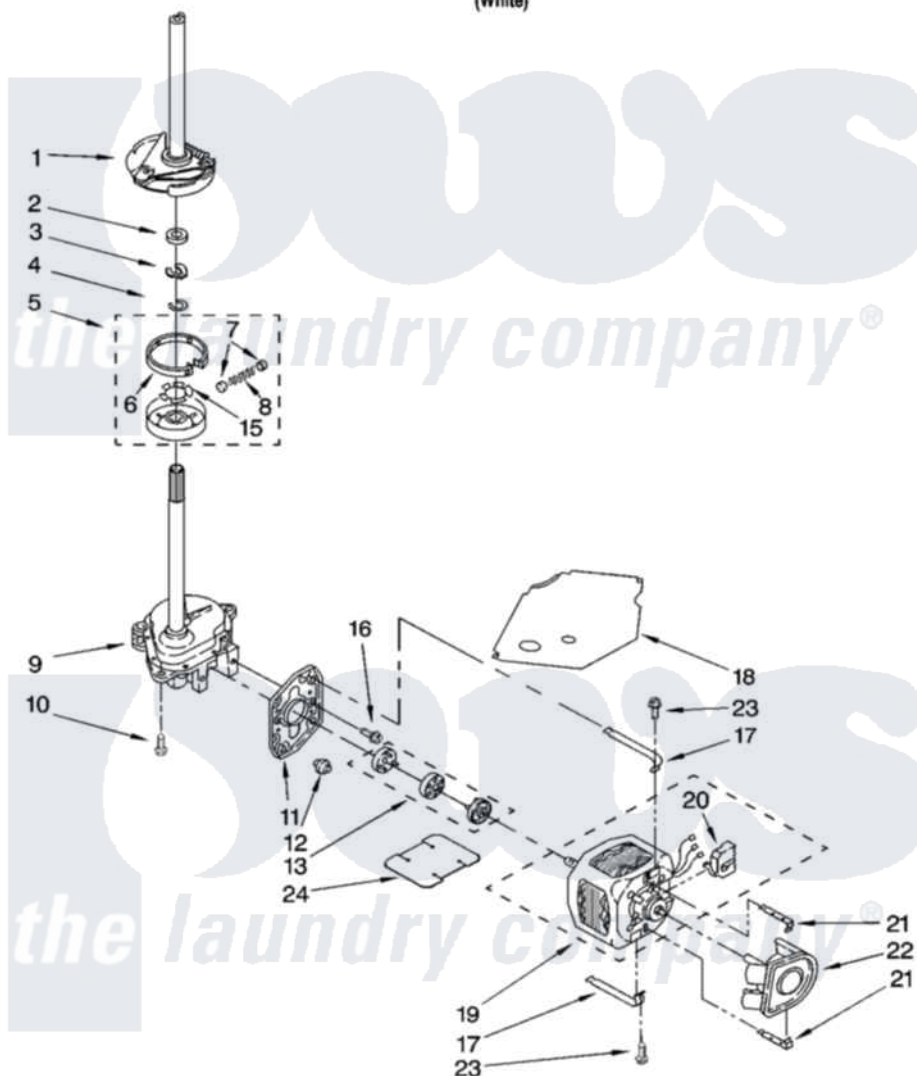

Whirlpool IM41000 04 - BRAKE, CLUTCH, GEARCASE, MOTOR AND PUMP PARTS

BRAKE, CLUTCH, GEARCASE, MOTOR AND PUMP PARTS

For Model: IM41000
(White)

8180084

7

Whirlpool [Residential Whirlpool IM41000 Washer Parts](#) Parts Diagram 04 - BRAKE, CLUTCH, GEARCASE, MOTOR AND PUMP PARTS

[Click on the part number to view part](#)

Item	Original Part Number	Replaced By	Status	Part Description
1	388951	285792		Basketdrive
2	63292			Washer, Spin Tube Thrust
3	62697	W10080230		Ring, Spin Tube Support
4	63283	285353		Ring
5	3951311	285785		Clutch
6	3951308	285790		Lining
7	62646			Cap, Clutch Spring
8	3946792			Spring And Damper Assembly
9	3360630	3360629		Gearcase
10	3357334	3400516		Screw Anti-Rattle
11	62611			Plate, Motor Mount To Gearcase
12	62691			Grommet, Motor
13	285753	285753A		Coupling
15	3355454			Clip, Main Drive

16	3400516		Screw Anti-Rattle
17	3349637	W10086010	Retainer, Motor
18	3362089		Shield, Tub To Motor
19	8528157	661600	Motor, Main Drive
20	3952056		Switch, Main Drive Motor
21	62700	8546127	Retainer, Pump
22	3363394		Pump
23	3387485	273556	Screw, 10-16 X 5/8
24	3946532		Shield, Motor