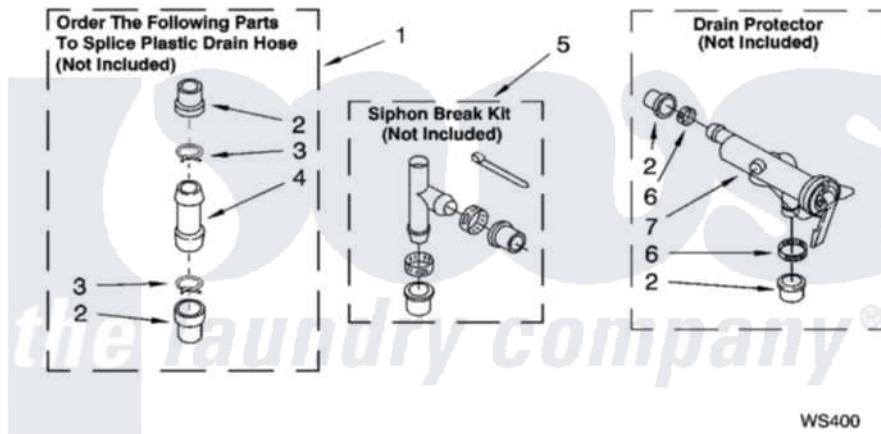

WATER SYSTEM PARTS

For Model: IM46000
(White)

WS400

8180175

13

Whirlpool [Residential Whirlpool IM46000 Washer Parts](#) Parts Diagram 09 - WATER SYSTEM PARTS
Click on the part number to view part

Item	Original Part Number	Replaced By	Status	Part Description
1	285442			Water System Parts
2	285321			Water System Parts
3	370447	285655		Clamp, Hose
4	16272			Connector, Straight
5	285320			Water System Parts
6	65349	285655		Clamp, Hose
7	367031			Water System Parts