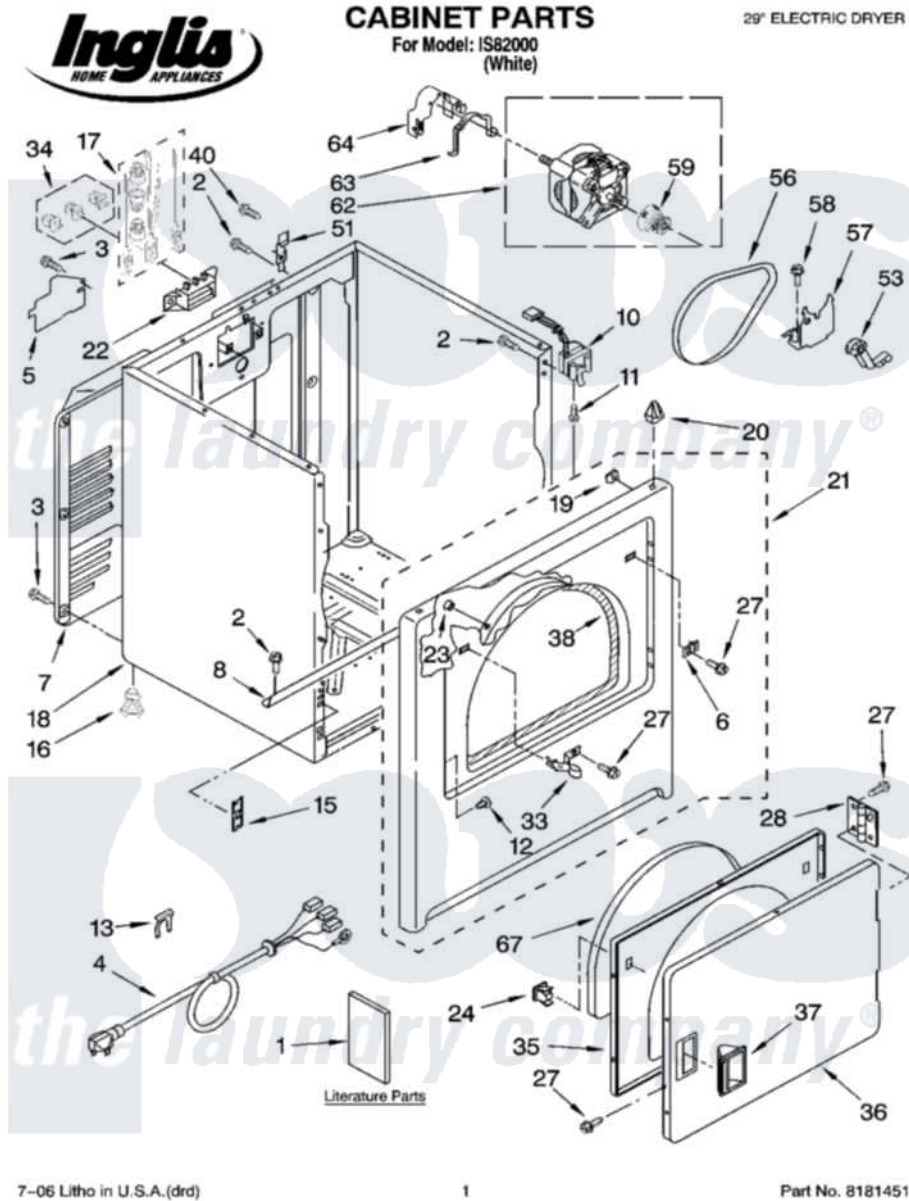

Whirlpool IS82000 01 - CABINET PARTS

7-06 Litho in U.S.A.(drd)

1

Part No. 8181451

Whirlpool [Residential Whirlpool IS82000 Dryer Parts](#) Parts Diagram 01 - CABINET PARTS

[Click on the part number to view part](#)

Item	Original Part Number	Replaced By	Status	Part Description
1	8535831		Not Available	Instructions, Installation
"	W10110133		Not Available	Sheet, Cycle Feature
"	8578197		Not Available	Use & Care Guide
"	8528191		Not Available	Wiring Diagram
"	BLANK		Not Available	Following May Be Purchased DO-IT-YOURSELF REPAIR MANUALS
"	677818		Not Available	Manual, Do-It- Yourself Repair (Dryer)
2	343641	681414		Screw, 10AB X 1/2
3	693995			Screw, Hex Head
4	3394208			Cord, Power
5	3394202		Not Available	Cover, Terminal Block
6	3403630			Plug, Strike Hole
7	3396805	280043		Panel-Rear
8	8541400			Bracket, Cabinet
10	3406107			Door Switch Assembly

11	697773	3395530	Screw
12	3404413		Plug, Hinge Hole
13	694415		Clip, Strain Relief
15	3394083		Clip, Front Panel
16	3392100	49621	Feet-Leveling
"	279810		Foot-Optional
17	279318		Terminal Tinned And Brass Panel
18	8530603	8533643	Cabinet
19	98234		Clip, U-Bend
20	690363	18776	Lock, Front Top
21	3403444	279852	Panel
22	3397659		Block, Terminal
23	685203	279220	Clip
24	3389441		Door Catch Assembly
27	342055	488627	Screw
28	3405514	W10362431	Hinge And Pin Assembly
33	3403431		Strike, Panel
34	279393		Terminal Block Screw Kit
35	3402341		Door, Inner
36	3402335		Door, Front
37	3405184		Handle, Door
38	3406129		Seal And Bearing Assembly
40	697776	4331106	Screw, No.10-32 X 7/16
51	8066217		Hinge, Top
53	691366		Idler And Pulley Assembly
56	8066065	341241	Belt
57	348780		Base, Motor
58	3400500		Bolt, 3405245 5/16-18 X 3/4
59	8066184		Pulley, Motor
62	8066206	279827	Motor-Drve
63	660658		Clamp, Motor Mounting 343481 685441
64	3404162		Clamp, Motor
67	3405246		Seal, Door Push-To-Start