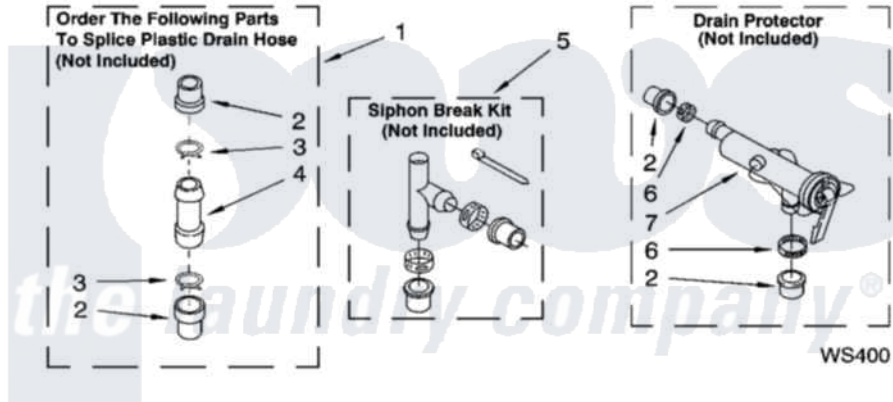

WATER SYSTEM PARTS

For Models: KAWS750LQ3, KAWS750LT3
(Designer White) (Biscuit)

FOR ORDERING INFORMATION REFER TO PARTS PRICE LIST

Whirlpool Residential Whirlpool KAWS750LQ3 Washer Parts Parts Diagram 07 - WATER SYSTEM PARTS
Click on the part number to view part

Item	Original Part Number	Replaced By	Status	Part Description
1	285442			Water System Parts
2	285321			Water System Parts
3	370447	285655		Clamp, Hose
4	16272			Connector, Straight
5	285320			Water System Parts
6	65349	285655		Clamp, Hose
7	367031			Water System Parts