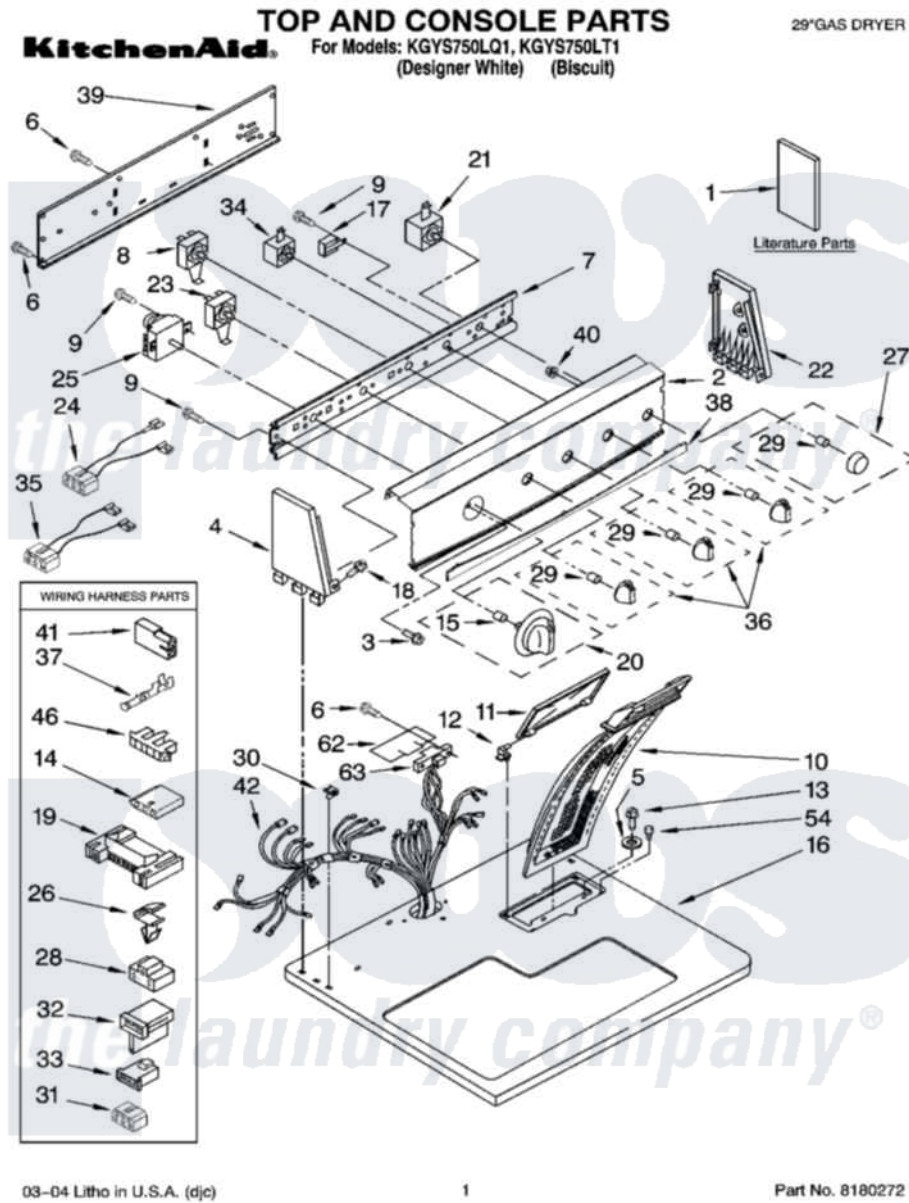

Whirlpool KGYS750LT1 01 - TOP AND CONSOLE PARTS

03-04 Litho in U.S.A. (djc)

1

Part No. 8180272

Whirlpool Residential Whirlpool KGYS750LT1 Dryer Parts Parts Diagram 01 - TOP AND CONSOLE PARTS
 Click on the part number to view part

Item	Original Part Number	Replaced By	Status	Part Description
1	LIT8535889		Not Available	Literature Parts (Instructions, Installation)
"	LIT8535890		Not Available	Literature Parts (Sheet, Cycle Feature)
"	LIT8535887			Literature Parts
"	LIT3406667		Not Available	Literature Parts (Label, Wiring Diagram)
"	N/A		Not Available	Following May Be Purchased DO-IT-YOURSELF REPAIR MANUALS
"	677818		Not Available	Manual, Do-It- Yourself Repair (Dryer)
2	3977976	280013		Panel-Control
"	3977977	280014		Panel-Control
3	3400859			Screw, Grounding
4	8274353	285858		Endcap
"	8274355	285859		Endcap
5	237446	487596		Washer
6	693995			Screw, Hex Head