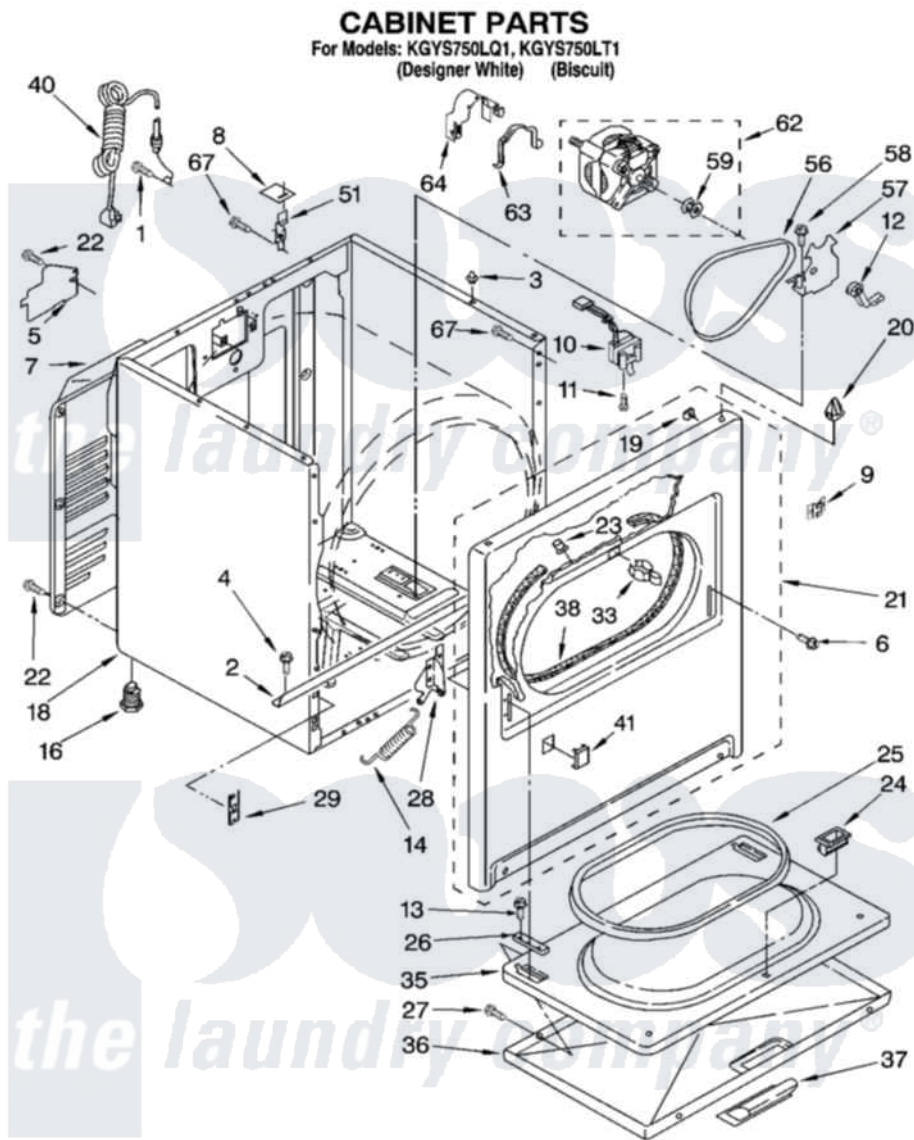

# Whirlpool KGYS750LT1 02 - CABINET PARTS

8180272

3

Whirlpool Residential Whirlpool KGYS750LT1 Dryer Parts Parts Diagram 02 - CABINET PARTS  
 Click on the part number to view part

Item	Original Part Number	Replaced By	Status	Part Description
1	697776	<a href="#">4331106</a>		Screw, No.10-32 X 7/16
2	<a href="#">8541400</a>			Bracket, Cabinet
3	<a href="#">98669</a>			Lock, Front Top
4	343641	<a href="#">681414</a>		Screw, 10AB X 1/2
5	<a href="#">3396795</a>			Cover, Terminal Block
6	342043	<a href="#">486146</a>		Screw
7	3396805	<a href="#">280043</a>		Panel-Rear
8	<a href="#">18849</a>			Pad, Top Hinge
9	8546676	<a href="#">W10041960</a>		Spring, Door
10	<a href="#">3406107</a>			Door Switch Assembly
11	697773	<a href="#">3395530</a>		Screw
12	<a href="#">691366</a>			Idler And Pulley Assembly
13	3357011	<a href="#">308685</a>		Side Trim )
14	8541401	<a href="#">W10041960</a>		Spring, Door
16	3392100	<a href="#">49621</a>		Feet-Leveling
"	<a href="#">279810</a>			Foot-Optional