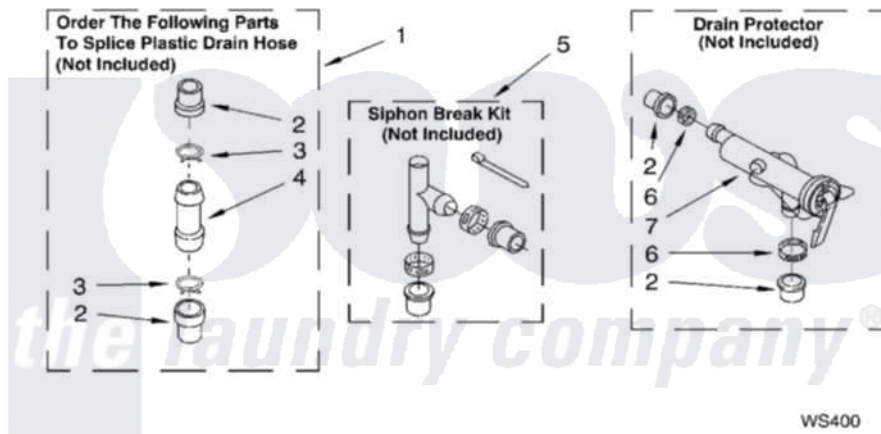

WATER SYSTEM PARTS

For Model: LBR4132JQ2
(Designer White)

8180091

13

[Whirlpool Residential Whirlpool LBR4132JQ2 Washer Parts](#) Parts Diagram 09 - WATER SYSTEM PARTS
Click on the part number to view part

Item	Original Part Number	Replaced By	Status	Part Description
1	285442			Water System Parts
2	285321			Water System Parts
3	370447	285655		Clamp, Hose
4	16272			Connector, Straight
5	285320			Water System Parts
6	65349	285655		Clamp, Hose
7	367031			Water System Parts