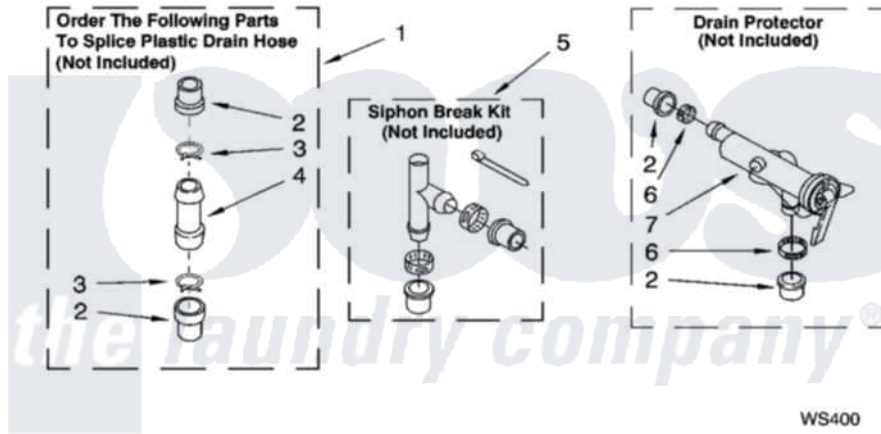

**WATER SYSTEM PARTS**

For Model: LBR5432LQ1  
(Designer White)

WS400

8180106

13

[Whirlpool Residential Whirlpool LBR5432LQ1 Washer Parts](#) Parts Diagram 09 - WATER SYSTEM PARTS  
Click on the part number to view part

Item	Original Part Number	Replaced By	Status	Part Description
1	<a href="#">285442</a>			Water System Parts
2	<a href="#">285321</a>			Water System Parts
3	370447	<a href="#">285655</a>		Clamp, Hose
4	<a href="#">16272</a>			Connector, Straight
5	<a href="#">285320</a>			Water System Parts
6	65349	<a href="#">285655</a>		Clamp, Hose
7	<a href="#">367031</a>			Water System Parts