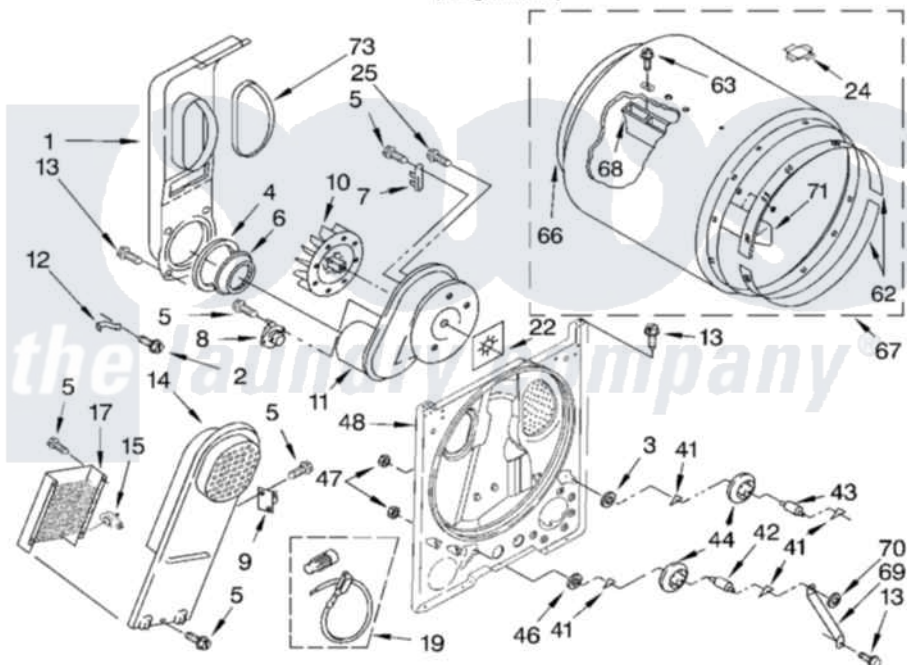

Whirlpool LER5635LQ0 03 - BULKHEAD PARTS

BULKHEAD PARTS

For Model: LER5635LQ0
(Designer White)

8180020

5

Whirlpool [Residential Whirlpool LER5635LQ0 Dryer Parts](#) Parts Diagram 03 - BULKHEAD PARTS

[Click on the part number to view part](#)

Item	Original Part Number	Replaced By	Status	Part Description
1	348368			Lint Chute Assembly
2	489463			Screw, 8-18 X 1/16
3	3388703			Washer, Support
4	347139			Seal, Lint Chute
5	90767			Screw, 8A X 3/8 HeX Washer Head Tapping
6	696302			Shield, Exhaust
7	3392519			Thermal Limiter
8	3387134			Thermostat, Internal-Bias
9	3977393	279816		Cutoff-Tml
10	694089			Wheel, Blower
11	3405016	8577230		Housing, Blower
12	8066155			Clip, Heater Box
13	343641	681414		Screw, 10AB X 1/2
14	3397566	8541818		Box, Heater
15	3977767			Thermostat, High Limit 250 F
17	3403585	279838		Element

19	279457		Wire Kit, Terminal
22	3394196		Seal, Blower Shaft
24	8066086		Plug, Drum Hole
25	3390647	488729	Screw
41	690997		Washer, Thrust
42	3399506	W10359270	Shaft, Drum Roller Threads
43	3399507	W10359269	Shaft, Drum Roller Threads
44	3397588	349241T	Support
46	348197		Washer, Support
47	3359452		Nut, Lock
48	3403491	279796	Bulkhead
62	692526	279441	BeaRng-Rng
63	97787	W10109200	Screw, Baffle Mounting
66	3406130	279857	Seal
67	695587		Drum Assembly
68	692490		Baffle, Drum
69	3976434		Bracket, Support Shaft
70	90296		Nut, Push On
71	3403636		Baffle, Drum
73	339956		Seal, Air Duct To Bulkhead