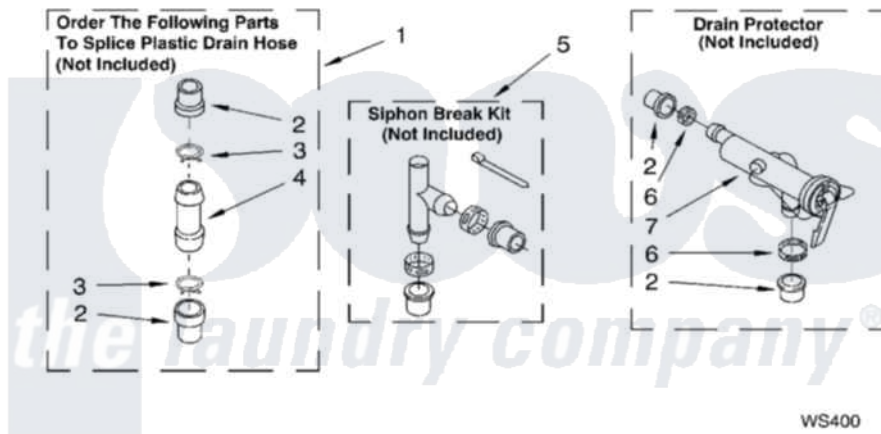

WATER SYSTEM PARTS

For Model: LSB6200KQ1
(Designer White)

8180065

13

Whirlpool [Residential Whirlpool LSB6200KQ1 Washer Parts](#) Parts Diagram 09 - WATER SYSTEM PARTS
Click on the part number to view part

Item	Original Part Number	Replaced By	Status	Part Description
1	285442			Water System Parts
2	285321			Water System Parts
3	370447	285655		Clamp, Hose
4	16272			Connector, Straight
5	285320			Water System Parts
6	65349	285655		Clamp, Hose
7	367031			Water System Parts