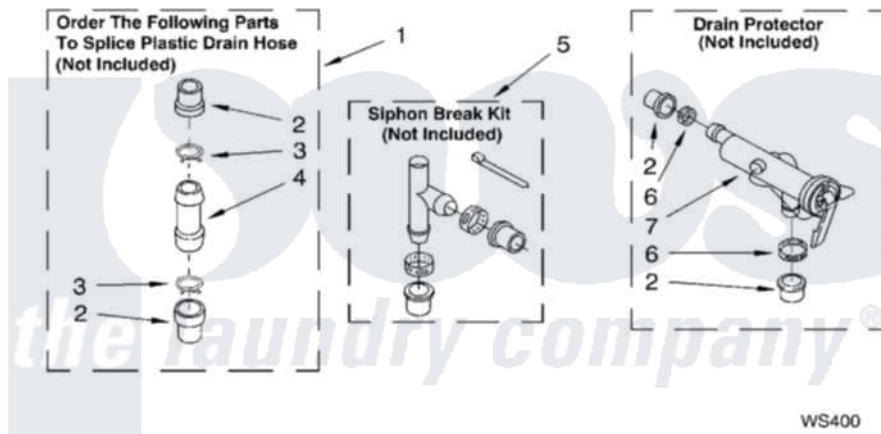

**WATER SYSTEM PARTS**

For Models: LSN1000LW1, LSN1000LG1  
(White/Grey) (Biscuit/Gold)

8180067

13

[Whirlpool Residential Whirlpool LSN1000LG1 Washer Parts](#) Parts Diagram 09 - WATER SYSTEM PARTS

[Click on the part number to view part](#)

Item	Original Part Number	Replaced By	Status	Part Description
1	<a href="#">285442</a>			Water System Parts
2	<a href="#">285321</a>			Water System Parts
3	370447	<a href="#">285655</a>		Clamp, Hose
4	<a href="#">16272</a>			Connector, Straight
5	<a href="#">285320</a>			Water System Parts
6	65349	<a href="#">285655</a>		Clamp, Hose
7	<a href="#">367031</a>			Water System Parts