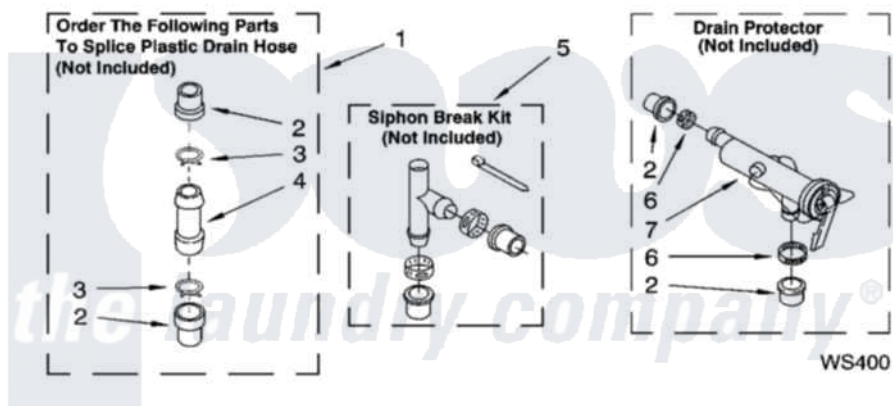

**WATER SYSTEM PARTS**

For Models: LSQ9010PW0, LSQ9010PG0  
(White/Grey) (Biscuit/Gold)

8180268

13

Whirlpool [Residential Whirlpool LSQ9010PW0 Washer Parts](#) Parts Diagram 09 - WATER SYSTEM PARTS

[Click on the part number to view part](#)

Item	Original Part Number	Replaced By	Status	Part Description
1	<a href="#">285442</a>			Water System Parts
2	<a href="#">285321</a>			Water System Parts
3	370447	<a href="#">285655</a>		Clamp, Hose
4	<a href="#">16272</a>			Connector, Straight
5	<a href="#">285320</a>			Water System Parts
6	65349	<a href="#">285655</a>		Clamp, Hose
7	<a href="#">367031</a>			Water System Parts