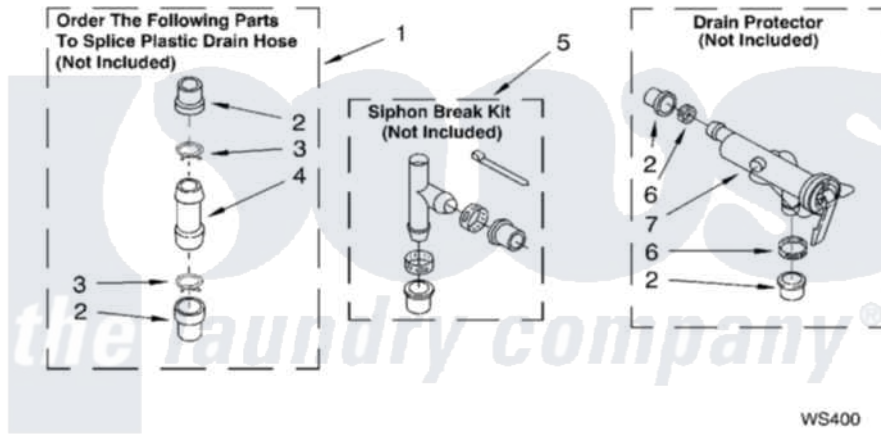

WATER SYSTEM PARTS

For Models: LSQ9110LW1, LSQ9110LG1
(White/Grey) (Biscuit/Gold)

8180069

13

Whirlpool [Residential Whirlpool LSQ9110LW1 Washer Parts](#) Parts Diagram 09 - WATER SYSTEM PARTS
Click on the part number to view part

Item	Original Part Number	Replaced By	Status	Part Description
1	285442			Water System Parts
2	285321			Water System Parts
3	370447	285655		Clamp, Hose
4	16272			Connector, Straight
5	285320			Water System Parts
6	65349	285655		Clamp, Hose
7	367031			Water System Parts