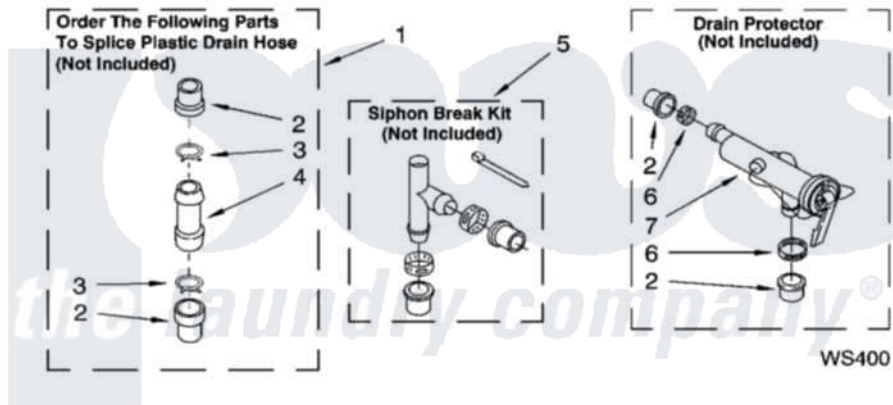

WATER SYSTEM PARTS

For Models: LSQ9200PQ0, LSQ9200PT0
(Designer White) (Biscuit)

8180442

13

Whirlpool [Residential Whirlpool LSQ9200PQ0 Washer Parts](#) Parts Diagram 09 - WATER SYSTEM PARTS
Click on the part number to view part

Item	Original Part Number	Replaced By	Status	Part Description
1	285442			Water System Parts
2	285321			Water System Parts
3	370447	285655		Clamp, Hose
4	16272			Connector, Straight
5	285320			Water System Parts
6	65349	285655		Clamp, Hose
7	367031			Water System Parts