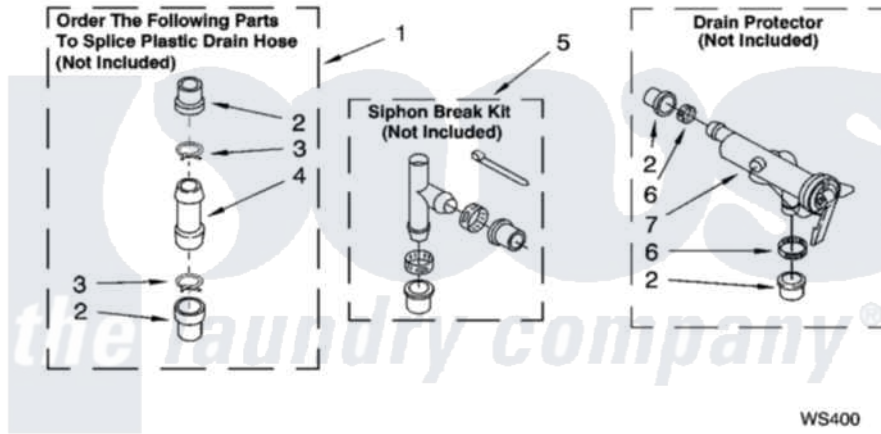

WATER SYSTEM PARTS
 For Models: LSQ9549LQ2, LSQ9549LW2, LSQ9549LG2
 (Designer White)(White/Grey)(Biscuit/Gold)

8180132

13

Whirlpool [Residential Whirlpool LSQ9549LG2 Washer Parts](#) Parts Diagram 09 - WATER SYSTEM PARTS
 Click on the part number to view part

Item	Original Part Number	Replaced By	Status	Part Description
1	285442			Water System Parts
2	285321			Water System Parts
3	370447	285655		Clamp, Hose
4	16272			Connector, Straight
5	285320			Water System Parts
6	65349	285655		Clamp, Hose
7	367031			Water System Parts