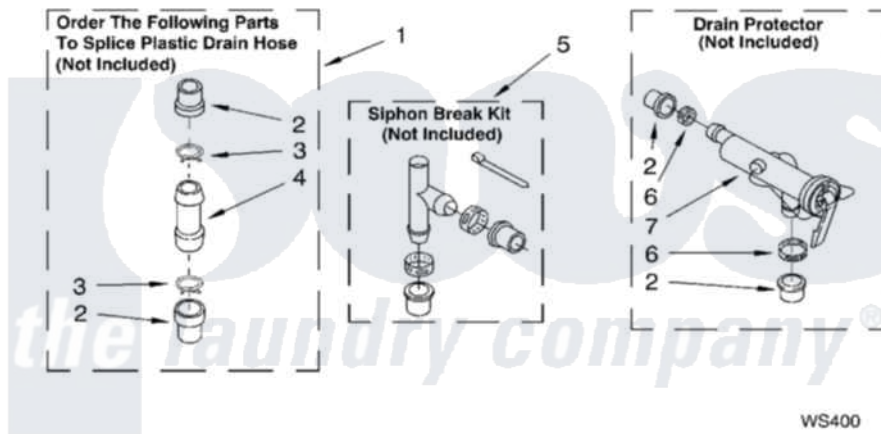

WATER SYSTEM PARTS

For Models: LSQ9600LW1, LSQ9600LG1
(White/Grey) (Biscuit/Gold)

8180072

13

Whirlpool [Residential Whirlpool LSQ9600LW1 Washer Parts](#) Parts Diagram 09 - WATER SYSTEM PARTS
Click on the part number to view part

Item	Original Part Number	Replaced By	Status	Part Description
1	285442			Water System Parts
2	285321			Water System Parts
3	370447	285655		Clamp, Hose
4	16272			Connector, Straight
5	285320			Water System Parts
6	65349	285655		Clamp, Hose
7	367031			Water System Parts