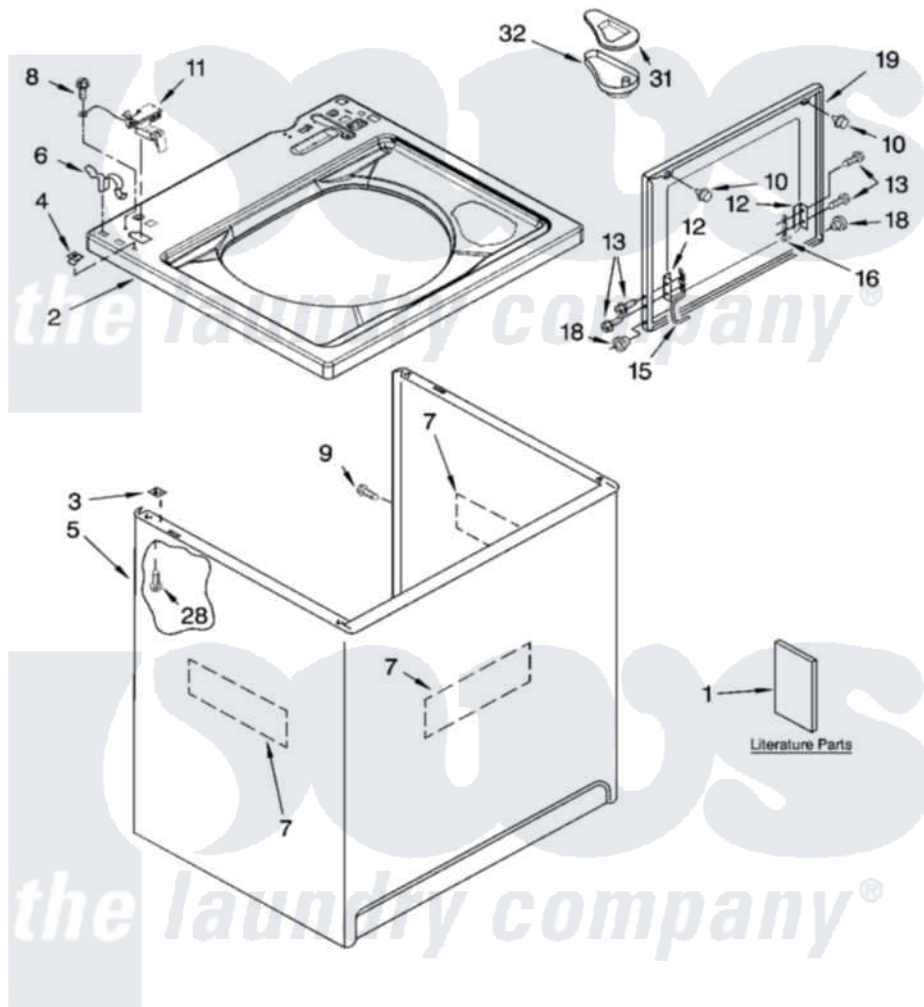

Whirlpool LSQ9660PW4 01 - TOP AND CABINET PARTS

TOP AND CABINET PARTS

For Models: LSQ9660PW4, LSQ9660PG4
(White/Grey) (Biscuit/Gold)

AUTOMATIC
WASHER

10-05 Litho in U.S.A. (rcg)

1

Part No. 8180921

Whirlpool [Residential Whirlpool LSQ9660PW4 Washer Parts](#) Parts Diagram 01 - TOP AND CABINET PARTS
Click on the part number to view part

Item	Original Part Number	Replaced By	Status	Part Description
1	3958075		Not Available	Installation Instructions
"	8578232		Not Available	Use & Care Guide
"	3955907		Not Available	Feature Sheet
"	3957351		Not Available	Energy Guide
"	8566206		Not Available	Wiring Diagram
"	N/A		Not Available	Following May Be Purchased DO-IT-YOURSELF REPAIR MANUALS
"	4313896			Do-It-Yourself Repair Manuals
2	8543451	8543447		Top
"	8543452	8543448		Top
3	62750			Spacer, Cabinet To Top (4)
4	357213			Nut, Push-In
5	63424			Cabinet
"	3954357			Cabinet
6	62780			Clip, Top And Cabinet And Rear Panel

7	3976348		Absorber, Sound
8	3351614		Screw, Gearcase Cover Mounting
9	3357011	308685	Side Trim)
10	9724509		Bumper, Lid
11	8318084		Switch, Lid
12	21097		Pad, Lid Hinge
13	355274	W10119828	Screw, Lid Hinge Mounting
15	8559336	W10225136	Hinge 7 Pad Assembly
16	91770		Hinge, Lid
18	8319539		Bearing, Lid Hinge
19	8558398	W10193861	Lid
"	8558399	W10193862	Lid
28	3390631		Screw, 10-16 X 3/8
31	3955788		Cover, Dispenser
32	8519517		Dispenser, Bleach