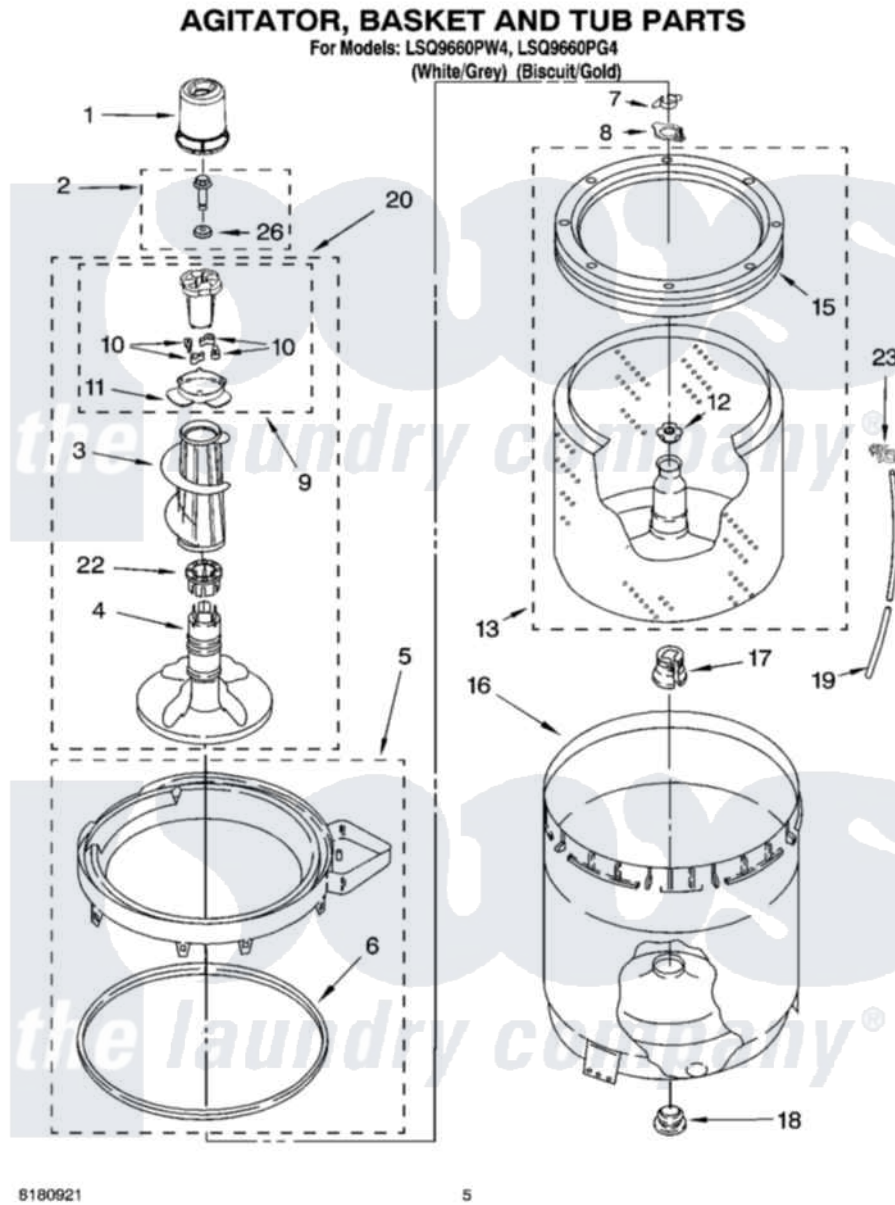

# Whirlpool LSQ9660PW4 03 - AGITATOR, BASKET AND TUB PARTS

Whirlpool [Residential Whirlpool LSQ9660PW4 Washer Parts](#) Parts Diagram 03 - AGITATOR, BASKET AND TUB PARTS

[Click on the part number to view part](#)

Item	Original Part Number	Replaced By	Status	Part Description
1	<a href="#">8559760</a>			Dispenser, Fabric Softener
2	<a href="#">358237</a>			Screw And Washer
3	389141	<a href="#">3360824</a>		Auger, Agitator
4	<a href="#">389386</a>			Agitator
5	8528150	<a href="#">W10445870</a>		Ring-Tub
6	<a href="#">3976308</a>			Gasket, Tub Ring
7	<a href="#">3354845</a>			Clip, Agitator
8	<a href="#">8543666</a>			Washer, Agitator
9	3363662	<a href="#">285748</a>		Cam-Agitator
10	3366877	<a href="#">80040</a>		Dog-Agitator
11	<a href="#">3363661</a>			Bearing, Driven Cam
12	<a href="#">21366</a>			Nut, Spanner
13	8526016	<a href="#">W10389328</a>		Clothes Container, Assembly
15	8519788	<a href="#">387240</a>		Ring, Balance
16	<a href="#">63849</a>			Strain Relief, Power Cord
17	<a href="#">389140</a>			Tub Block, Basket Drive

18	<a href="#">383727</a>		Gasket, Centerpodt
19	3347780	<a href="#">353244</a>	Hose, Pressure Switch
20	3347674	<a href="#">285727</a>	Agitator
22	3350389	<a href="#">285587</a>	Washer
23	<a href="#">2219077</a>		Clip, Pressure Switch Hose
26	<a href="#">3949550</a>		Washer