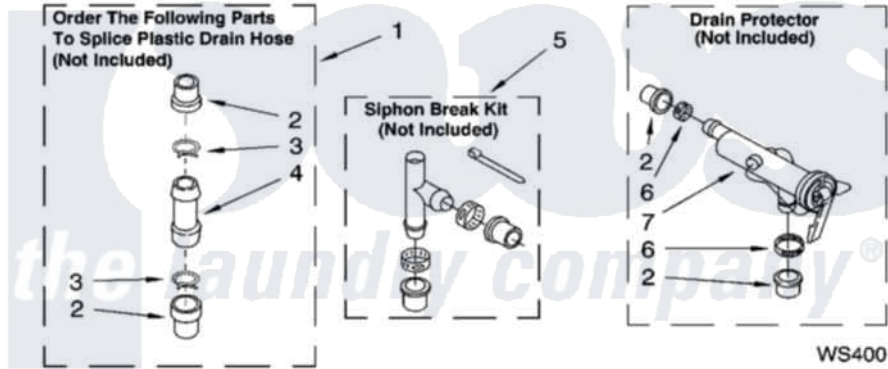

**Whirlpool LSQ9660PW4 09 - WATER SYSTEM PARTS, OPTIONAL PARTS  
(NOT INCLUDED)**

**WATER SYSTEM PARTS**

For Models: LSQ9660PW4, LSQ9660PG4  
(White/Grey) (Biscuit/Gold)

8180921

13

Whirlpool [Residential Whirlpool LSQ9660PW4 Washer Parts](#) Parts Diagram 09 - WATER SYSTEM PARTS,  
OPTIONAL PARTS (NOT INCLUDED)  
Click on the part number to view part

Item	Original Part Number	Replaced By	Status	Part Description
1	<a href="#">285442</a>			Water System Parts
2	<a href="#">285321</a>			Water System Parts
3	370447	<a href="#">285655</a>		Clamp, Hose
4	<a href="#">16272</a>			Connector, Straight
5	<a href="#">285320</a>			Water System Parts
6	65349	<a href="#">285655</a>		Clamp, Hose
7	<a href="#">367031</a>			Water System Parts
	<a href="#">72017</a>			Paint, Touch-Up
"	<a href="#">4392899</a>			Paint, Touch-Up
"	<a href="#">350938</a>			Paint, Pressurized Spray B
"	<a href="#">350930</a>			Paint, Pressurized Spray B
"	<a href="#">4392901</a>			Paint, Pressurized Spray
"	<a href="#">799344</a>			Paint, Touch-Up )
"	<a href="#">4392900</a>			Paint, Bulk )
"	N/A		Not Available	OIL