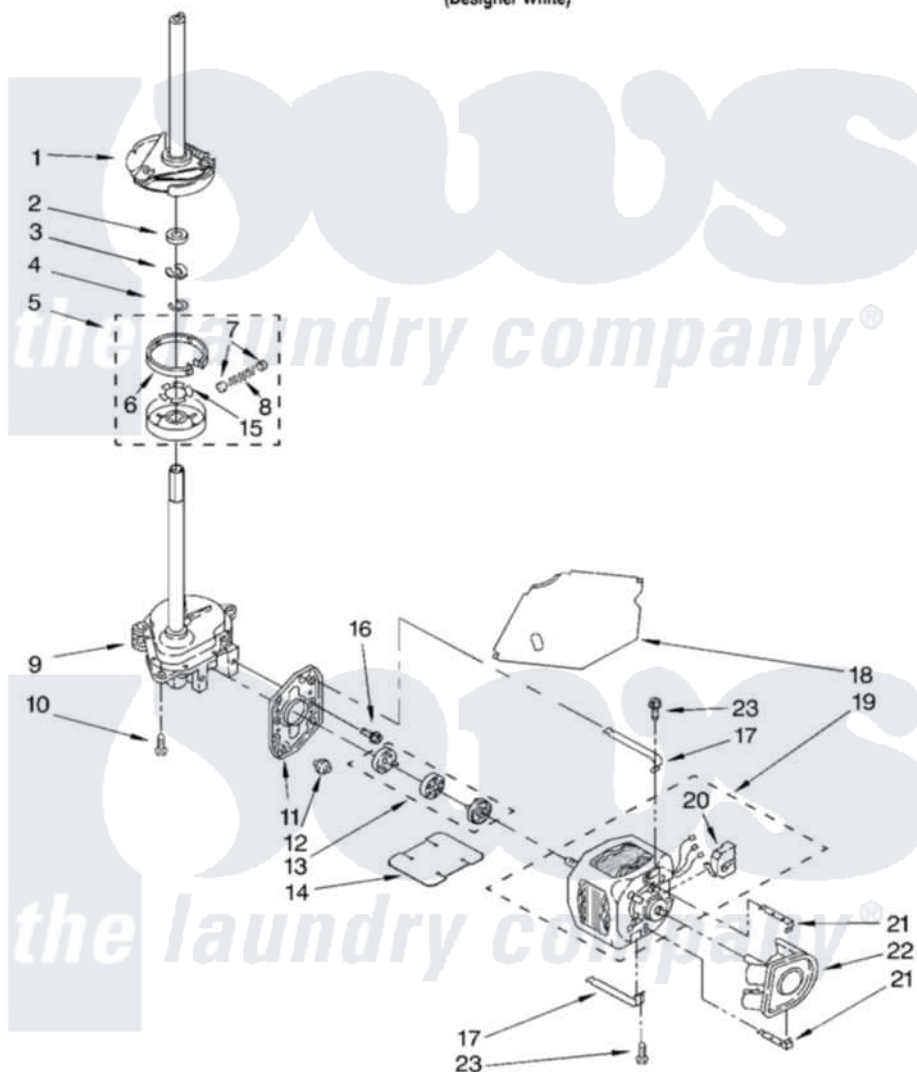

Whirlpool LSR5102LQ1 04 - BRAKE, CLUTCH, GEARCASE, MOTOR AND PUMP PARTS

BRAKE, CLUTCH, GEARCASE, MOTOR AND PUMP PARTS

For Model: LSR5102LQ1
(Designer White)

8179972

7

Whirlpool [Residential Whirlpool LSR5102LQ1 Washer Parts](#) Parts Diagram 04 - BRAKE, CLUTCH, GEARCASE, MOTOR AND PUMP PARTS

[Click on the part number to view part](#)

Item	Original Part Number	Replaced By	Status	Part Description
1	388952	285792		Basketdrive
2	63292			Washer, Spin Tube Thrust
3	62697	W10080230		Ring, Spin Tube Support
4	63283	285353		Ring
5	3951311	285785		Clutch
6	3951308	285790		Lining
7	62646			Cap, Clutch Spring
8	3946792			Spring And Damper Assembly
9	3360630	3360629		Gearcase
10	3357334	3400516		Screw Anti-Rattle
11	62611			Plate, Motor Mount To Gearcase
12	62691			Grommet, Motor
13	285753	285753A		Coupling
14	3946532			Shield, Motor

15	3355454		Clip, Main Drive
16	3400516		Screw Anti-Rattle
17	3349637	W10086010	Retainer, Motor
18	3362089		Shield, Tub To Motor
19	8528158	661600	Motor, Main Drive
20	3952056		Switch, Main Drive Motor
21	62700	8546127	Retainer, Pump
22	3363394		Pump
23	3387485	273556	Screw, 10-16 X 5/8