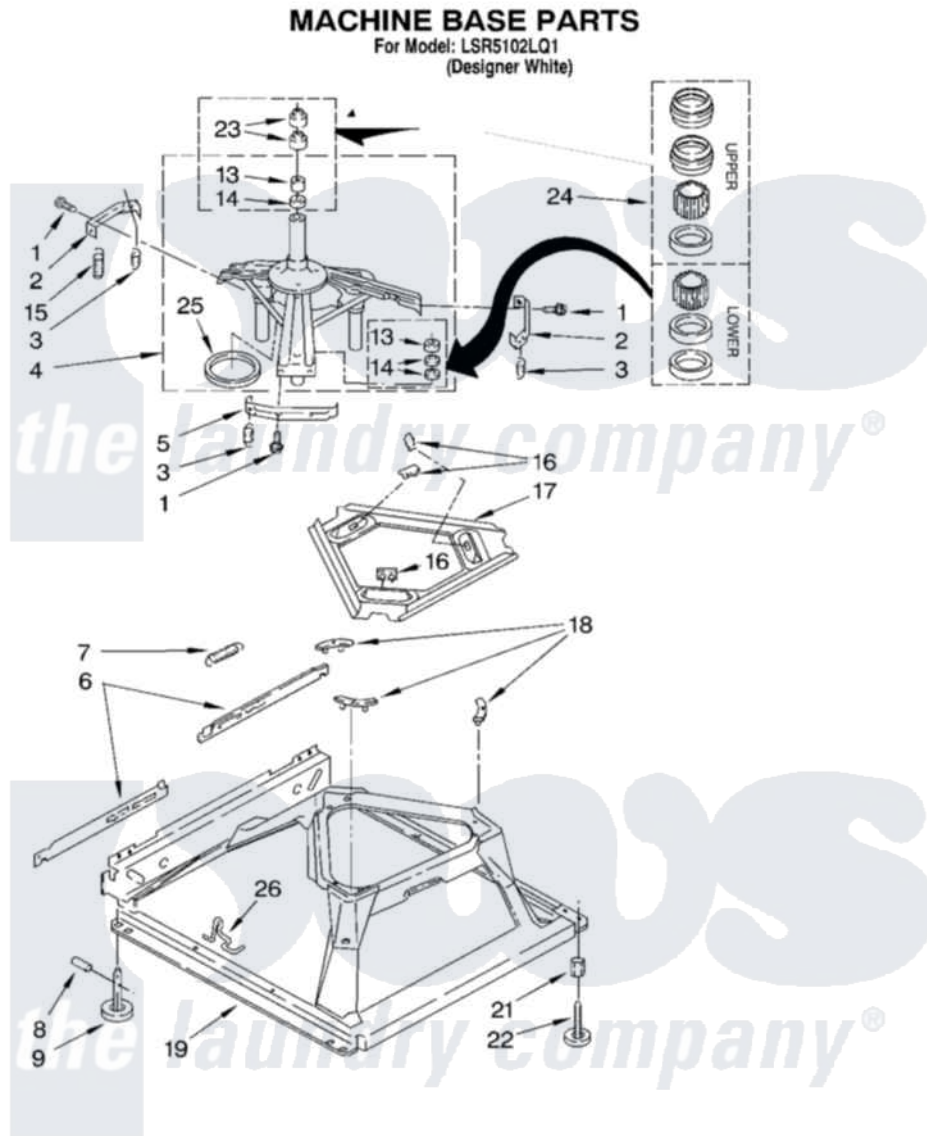

Whirlpool LSR5102LQ1 05 - MACHINE BASE PARTS

8

8179972

Whirlpool [Residential Whirlpool LSR5102LQ1 Washer Parts](#) Parts Diagram 05 - MACHINE BASE PARTS
Click on the part number to view part

Item	Original Part Number	Replaced By	Status	Part Description
1	3400076			Screw, Bracket Mounting
2	64067			Bracket, Spring Outer
3	63907			Spring, Suspension
4	3362087	280184		Support
5	64065			Bracket, Spring Outer
6	63466			Link, Leveling Mechanism
7	62597	8316845		Spring
8	62837			Pin, Knurled
9	62596	285244		Feet-Leveling
13	3347047	8546455		Bearing, Centerpost
14	357409	359449		Seal, Agitator Shaft
15	388492	W10250667		Spring, Counterweight
16	62568	285219		Pad
17	3946509			Plate, Suspension
18	3363660	285744		Pad
19	3946512	285771		Base

21	3359452		Nut, Lock
22	389102	W10001130	Foot, Leveling
23	356934	8577376	Seal, Centerpost
24	285203		Centerpost Bearing Kit
25	63134		Ring, Sound Deadening
26	63806	W10145155	Retainer, Suspension Spring