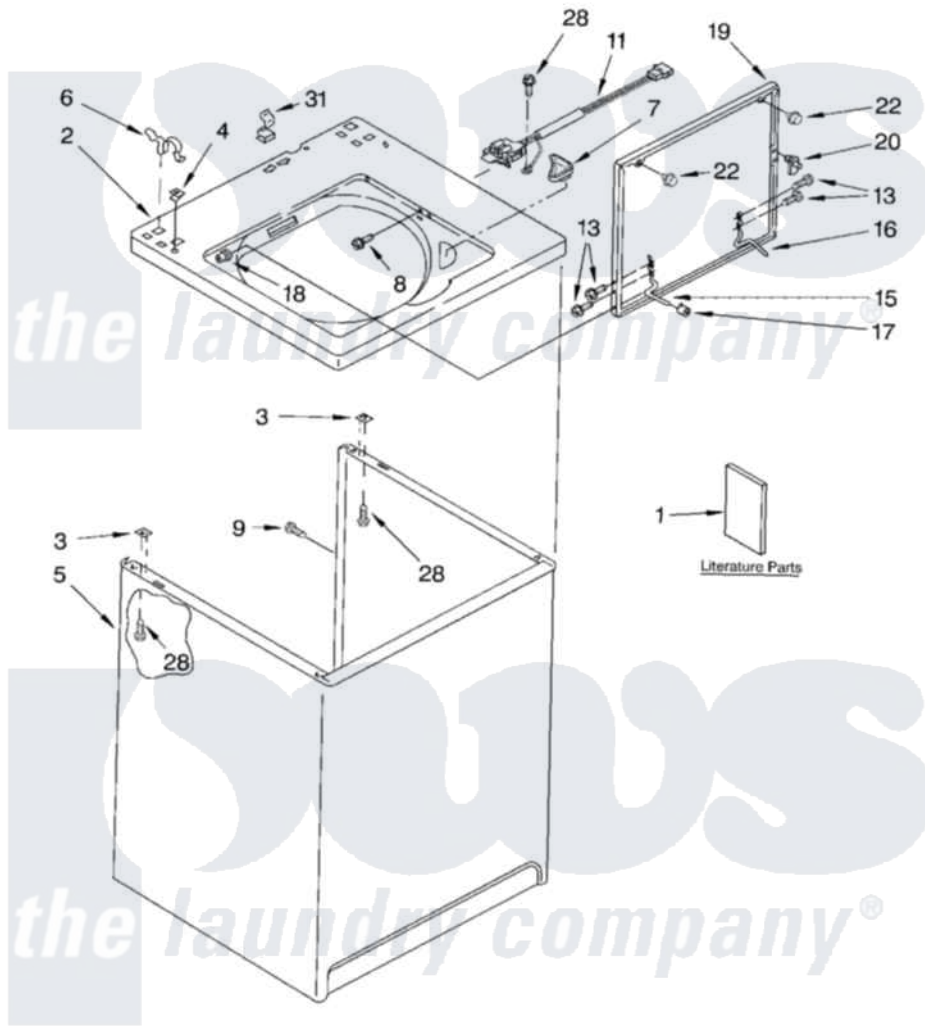

Whirlpool LSR6332KQ1 01 - TOP AND CABINET PARTS

TOP AND CABINET PARTS

For Model: LSR6332KQ1
(Designer White)

AUTOMATIC
WASHER

4-03 Litho in U.S.A. (drd)

1

Part No. 8179965

[Whirlpool Residential Whirlpool LSR6332KQ1 Washer Parts](#) Parts Diagram 01 - TOP AND CABINET PARTS
Click on the part number to view part

Item	Original Part Number	Replaced By	Status	Part Description
1	LIT3956025		Not Available	Literature Parts (Installation Instructions)
"	LIT3955901		Not Available	Literature Parts (Feature Sheet)
"	LIT3955869			Literature Parts
"	LIT3955498		Not Available	Literature Parts (Wiring Diagram)
"	LIT3956267		Not Available	Literature Parts (Energy Guide)
"	N/A		Not Available	Following May Be Purchased
"	N/A		Not Available	DO-IT-YOURSELF REPAIR MANUALS
"	LIT4313896	4313896		Do-It-Yourself Repair Manuals
2	8271378			Top
3	62750			Spacer, Cabinet To Top (4)
4	357213			Nut, Push-In
5	63424			Cabinet
6	62780			Clip, Top And Cabinet And Rear Panel

7	3362952		Dispenser, Bleach
8	3356311		Screw And Washer, Lid Switch Shield
9	3357011	308685	Side Trim)
11	3949237	3949247	Switch-Lid
13	3351355	W10119828	Screw, Lid Hinge Mounting
15	54584		Hinge, Lid
16	91770		Hinge, Lid
17	19119		Bumper, Lid Hinge
18	21258		Bearing, Lid Hinge
19	3954489	W10193874	Lid
20	358684		Strike, Lid Switch
22	9724509		Bumper, Lid
28	3390631		Screw, 10-16 X 3/8
31	90016		Clip, Pressure Switch Hose