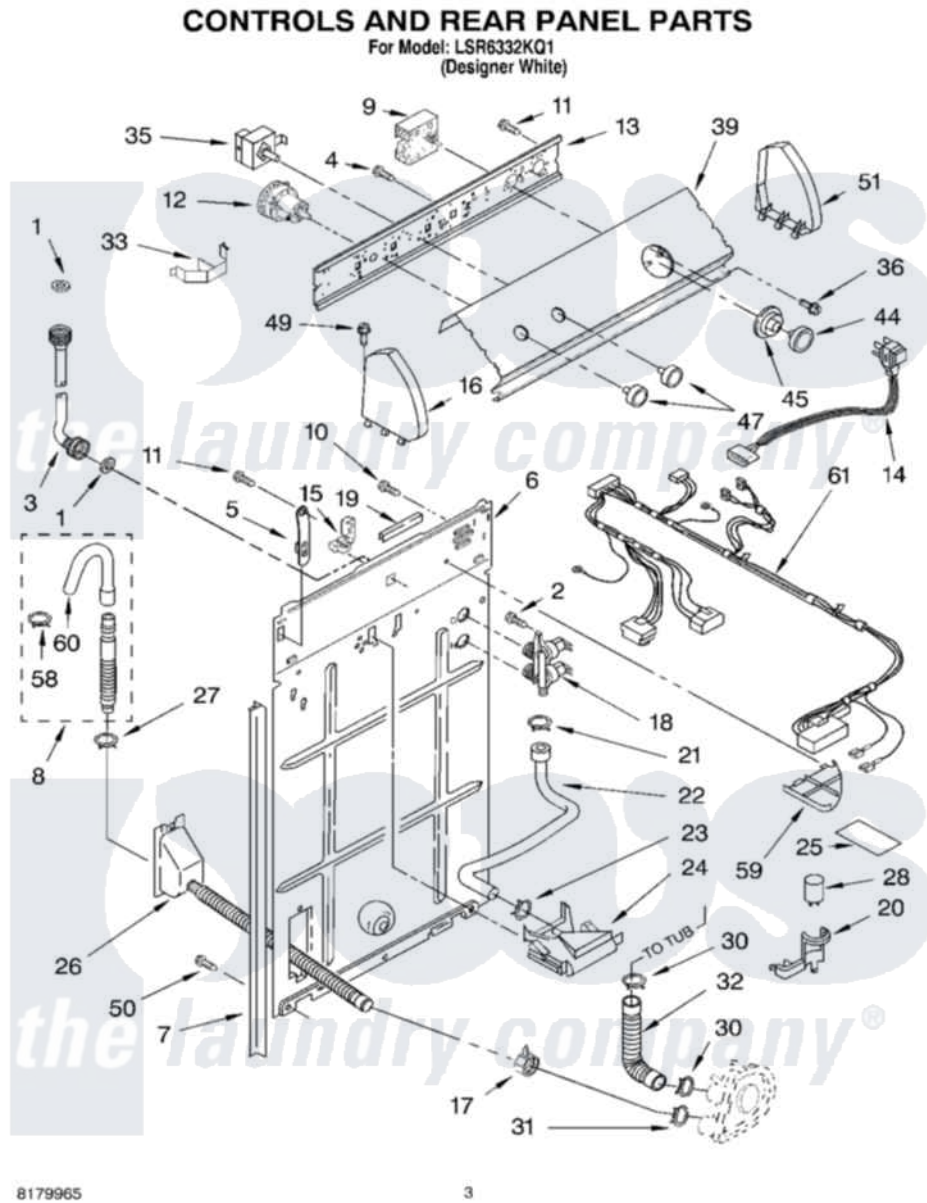

Whirlpool LSR6332KQ1 02 - CONTROLS AND REAR PANEL PARTS

Whirlpool Residential Whirlpool LSR6332KQ1 Washer Parts Parts Diagram 02 - CONTROLS AND REAR PANEL PARTS
Click on the part number to view part

Item	Original Part Number	Replaced By	Status	Part Description
1	3976300	16123		Washer Inlet-Hose Miscellaneous Parts Must be Ordered Separately.
2	9740848			Screw, Mixing Valve Mounting
3	3949374	89503		Hose-Inlet
"	3949375	89503		Hose-Inlet
4	3400073			Screw, Ground
5	8318255	8568314		Strap, Console
6	3357978			Panel, Rear
7	62747			Pad, Rear Panel
8	3951609	285664		Hose
"	661577	285666		Hose
"	3357090	285702		Hose
9	3955489			Timer, Control
10	3351614			Screw, Gearcase Cover Mounting
11	90767			Screw, 8A X 3/8 HeX Washer Head Tapping

12	3366849	W10339228	Switch-WL
13	3948608		Bracket, Control
14	661661	285800	Cord-Power
15	3952821	285777	Relief-Str
16	8271365	279962	Endcap
17	3976395		Restraint, Hose
18	3952164	285805	Valve-Inlet
19	303294	3367669	Protector, Edge
20	8318201	8318046	Clip, Capacitor
21	370451	596669	Clamp, Manifold
22	3357328		Hose, Vacuum Break
23	371503	596669	Clamp, Manifold
24	387606	3360977	Break-Vac
25	3976286		Shield, Capacitor
26	8317940	W10358149	Drain Hose Assembly
27	3976395		Restraint, Hose
28	661606	8572717	Capacitor, Motor Start
30	3363366	616099	Clamp
31	8317496	285655	Clamp, Hose
32	3951449	285871	Hose
33	8055003		Clip, Harness And Pressure Switch
35	661612	W10168256	Switch, Water Temperature
36	3400818		Screw, Timer Mounting
39	3955355		Panel, Console
44	8271345	3957824	Knob, Timer
45	8271351	3957849	Dial, Timer
47	8271339	3957799	Knob, Control
49	388326		Screw, 8-18 X 1.25
50	62863	3390631	Screw, 10-16 X 3/8
51	8271359	279962	Endcap
58	3366913	3357331	Clamp, Drain
59	3348424	8539874	Shield, Suds
60	3357027		Nozzle, Hose Drain
61	3955491		Wiring Harness