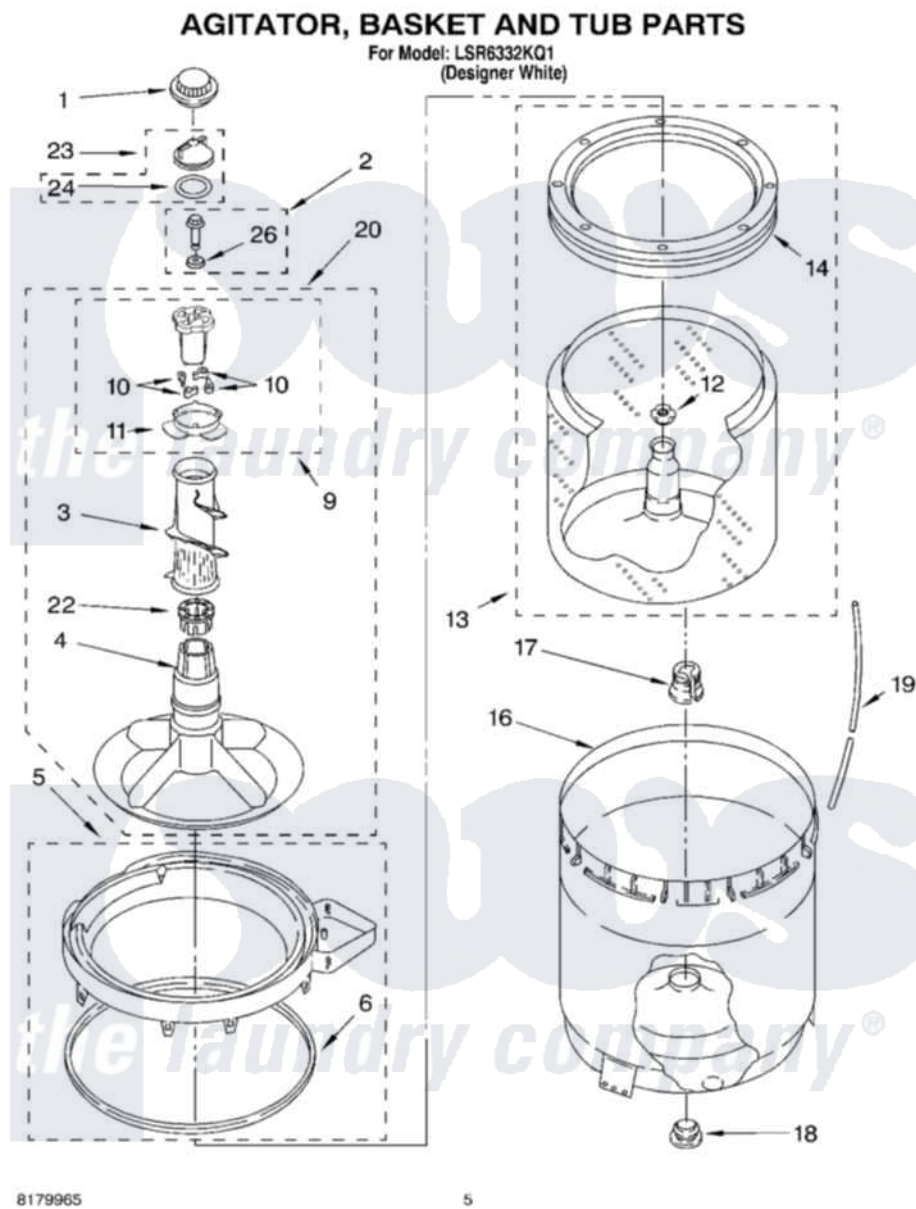

Whirlpool LSR6332KQ1 03 - AGITATOR, BASKET AND TUB PARTS

8179965

5

Whirlpool [Residential Whirlpool LSR6332KQ1 Washer Parts](#) Parts Diagram 03 - AGITATOR, BASKET AND TUB PARTS

[Click on the part number to view part](#)

Item	Original Part Number	Replaced By	Status	Part Description
1	3355758			Cap, Agitator
2	358237			Screw And Washer
3	3348752			Mover, Clothes
4	3347288			Agitator
5	8528150	W10445870		Ring-Tub
6	3359585	3976308		Gasket, Tub Ring
9	3363663	285811		Cam-Agitator
10	3366877	80040		Dog-Agitator
11	3363661			Bearing, Driven Cam
12	21366			Nut, Spanner
13	8526017	W10389329		Clothes Container, Assembly
14	8519788	387240		Ring, Balance
16	63849			Strain Relief, Power Cord
17	389140			Tub Block, Basket Drive
18	383727			Gasket, Centerpod
19	3347780	353244		Hose, Pressure Switch